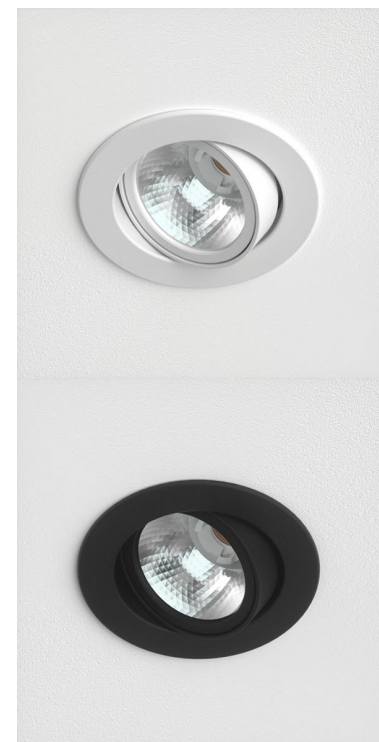

MOON MICRO 1200, 930 (BBBL), MEDIUM, GREY

ITAB

- ✓ Soffitto discreto e pulito
- ✓ Disponibile in varie dimensioni e set di lumen
- ✓ Installazione senza attrezzi
- ✓ Disponibile in bianco, nero e grigio
- ✓ Dimensioni contenute, inclinabile e girevole

TECHNICAL SPECIFICATION

Product Code	345-501-30
Colour	Grey
Control	On/off
CRI light colour	930 (BBBL)
Delivered lumen output lm	1150
Driver	Stand alone, included
EEL	E
Light distribution	Medium
Lightsource	LED COB
Mains input voltage	220-240 V
Measurements A	87
Measurements B	54
Mounting	Recessed
Position	360°/35°
Lifetime	L80 B10, 50.000h
Protection	IP 20, class III
Sawing instructions diameter	81
Start Time	Instant
System power W	11
Unit	mm
Weight	0,25