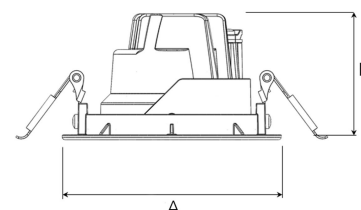

MOON MICRO 1200, 930 (BBBL), MEDIUM, GREY

ITAB

- ✓ Soffitto discreto e pulito
- ✓ Disponibile in varie dimensioni e set di lumen
- ✓ Installazione senza attrezzi
- ✓ Disponibile in bianco, nero e grigio
- ✓ Dimensioni contenute, inclinabile e girevole

TECHNICAL SPECIFICATION

Product Code	345-501-30
Colour	Grey
Control	On/off
CRI light colour	930 (BBBL)
Delivered lumen output lm	1150
Driver	Stand alone, included
EEL	E
Light distribution	Medium
Lightsource	LED COB
Mains input voltage	220-240 V
Measurements A	87
Measurements B	54
Mounting	Recessed
Position	360°/35°
Lifetime	L80 B10, 50.000h
Protection	IP 20, class III
Sawing instructions diameter	81
Start Time	Instant
System power W	11
Unit	mm
Weight	0,25

A= 87mm B= 54mm

Spot	Medium	Flood	Wide Flood
15°	27°	36°	56°
m	o	m	o
1.0	0.26	1.0	0.47
2.0	0.53	2.0	0.95
3.0	0.79	3.0	1.42
		1.0	0.65
		2.0	1.30
		3.0	1.95
		1.0	1.06
		2.0	2.12
		3.0	3.18

81mm