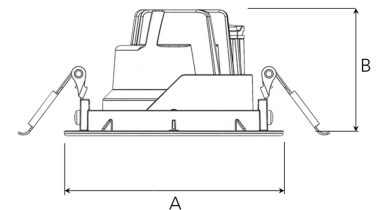

# MOON MICRO 1200, 930 (BBBL), MEDIUM, WHITE

ITAB

- ✓ Soffitto discreto e pulito
- ✓ Disponibile in varie dimensioni e set di lumen
- ✓ Installazione senza attrezzi
- ✓ Disponibile in bianco, nero e grigio
- ✓ Dimensioni contenute, inclinabile e girevole

## TECHNICAL SPECIFICATION

Product Code	345-501-10
Colour	White
Control	On/off
CRI light colour	930 (BBBL)
Delivered lumen output lm	1150
Driver	Stand alone, included
EEL	E
Light distribution	Medium
Lightsource	LED COB
Mains input voltage	220-240 V
Measurements A	87
Measurements B	54
Mounting	Recessed
Position	360°/35°
Lifetime	L80 B10, 50.000h
Protection	IP 20, class III
Sawing instructions diameter	81
Start Time	Instant
System power W	11
Unit	mm
Weight	0,25

A= 87mm B= 54mm

Spot	Medium	Flood	Wide Flood
15°	27°	36°	56°
m	o	m	o
1.0	0.26	1.0	0.47
2.0	0.53	2.0	0.95
3.0	0.79	3.0	1.42
		1.0	0.65
		2.0	1.30
		3.0	1.95
		1.0	1.06
		2.0	2.12
		3.0	3.18

81mm