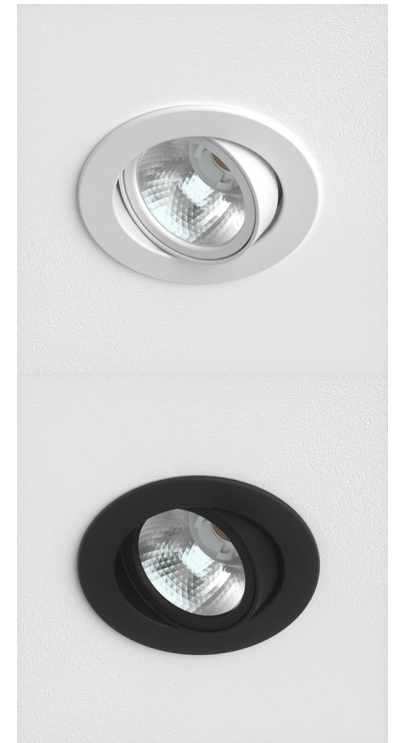

# MOON MICRO 1200, 930 (BBBL), MEDIUM, WHITE

ITAB

- ✓ Soffitto discreto e pulito
- ✓ Disponibile in varie dimensioni e set di lumen
- ✓ Installazione senza attrezzi
- ✓ Disponibile in bianco, nero e grigio
- ✓ Dimensioni contenute, inclinabile e girevole

## TECHNICAL SPECIFICATION

Product Code	345-501-10
Colour	White
Control	On/off
CRI light colour	930 (BBBL)
Delivered lumen output lm	1150
Driver	Stand alone, included
EEL	E
Light distribution	Medium
Lightsource	LED COB
Mains input voltage	220-240 V
Measurements A	87
Measurements B	54
Mounting	Recessed
Position	360°/35°
Lifetime	L80 B10, 50.000h
Protection	IP 20, class III
Sawing instructions diameter	81
Start Time	Instant
System power W	11
Unit	mm
Weight	0,25