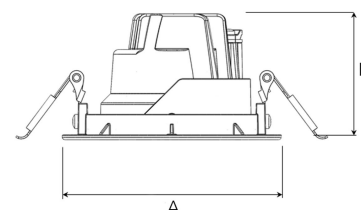

# MOON MICRO 1200, 930 (BBBL), FLOOD, WHITE

ITAB

- ✓ Soffitto discreto e pulito
- ✓ Disponibile in varie dimensioni e set di lumen
- ✓ Installazione senza attrezzi
- ✓ Disponibile in bianco, nero e grigio
- ✓ Dimensioni contenute, inclinabile e girevole

## TECHNICAL SPECIFICATION

Product Code	345-502-10
Colour	White
Control	On/off
CRI light colour	930 (BBBL)
Delivered lumen output lm	1150
Driver	Stand alone, included
EEL	E
Light distribution	Flood
Lightsource	LED COB
Mains input voltage	220-240 V
Measurements A	87
Measurements B	54
Mounting	Recessed
Position	360°/35°
Lifetime	L80 B10, 50.000h
Protection	IP 20, class III
Sawing instructions diameter	81
Start Time	Instant
System power W	11
Unit	mm
Weight	0,25

A= 87mm B= 54mm

Spot	Medium	Flood	Wide Flood
15°	27°	36°	56°
m	o	m	o
1.0	0.26	1.0	0.47
2.0	0.53	2.0	0.95
3.0	0.79	3.0	1.42
1.0	0.65	1.0	1.06
2.0	1.30	2.0	2.12
3.0	1.95	3.0	3.18

81mm