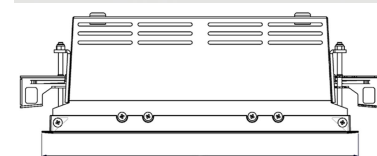

ORION II 2500, 930 (BBBL), SPOT, GREY

ITAB

- ✓ Soffitto discreto e pulito
- ✓ Illuminazione orientabile fino a 30° in qualsiasi direzione
- ✓ Disponibile in bianco, nero e grigio

TECHNICAL SPECIFICATION

Product Code	300-590-30
Colour	Grey
Control	On/off
CRI light colour	930 (BBBL)
Delivered lumen output lm	2 x 2400
Driver	Stand alone, included
EEL	E
Light distribution	Spot
Lightsource	LED COB
Mains input voltage	220-240 V
Measurements A	280
Measurements B	158
Measurements C	103
Mounting	Recessed
Position	360°/30°
Lifetime	L80 B10, 50.000h
Protection	IP 20, class III
Sawing instructions x	272
Sawing instructions y	150
Start Time	Instant
System power W	2 x 23
Unit	mm
Weight	1,5

A= 280mm
B= 158mm
C= 103mm

Spot	Medium	Flood	Wide Flood
16°	28°	40°	65°
m	o	m	o
1.0	0.28	1.0	0.73
2.0	0.56	2.0	1.46
3.0	0.83	3.0	2.18
1.0	0.50	1.0	1.28
2.0	1.00	2.0	2.56
3.0	1.51	3.0	3.84

272 x 150mm