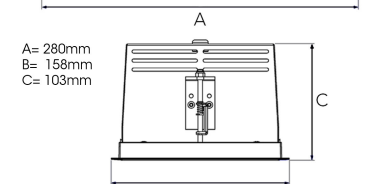

ORION II 2500, 930 (BBBL), SPOT, GREY

ITAB

- ✓ Soffitto discreto e pulito
- ✓ Illuminazione orientabile fino a 30° in qualsiasi direzione
- ✓ Disponibile in bianco, nero e grigio

TECHNICAL SPECIFICATION

Product Code	300-590-30
Colour	Grey
Control	On/off
CRI light colour	930 (BBBL)
Delivered lumen output lm	2 x 2400
Driver	Stand alone, included
EEL	E
Light distribution	Spot
Lightsource	LED COB
Mains input voltage	220-240 V
Measurements A	280
Measurements B	158
Measurements C	103
Mounting	Recessed
Position	360°/30°
Lifetime	L80 B10, 50.000h
Protection	IP 20, class III
Sawing instructions x	272
Sawing instructions y	150
Start Time	Instant
System power W	2 x 23
Unit	mm
Weight	1,5

A= 280mm
B= 158mm
C= 103mm

Spot	Medium	Flood	Wide Flood
16°	28°	40°	65°
m	o	m	o
1.0	0.28	1.0	0.73
2.0	0.56	2.0	1.46
3.0	0.83	3.0	2.18
1.0	0.50	1.0	1.28
2.0	1.00	2.0	2.56
3.0	1.51	3.0	3.84

272 x 150mm