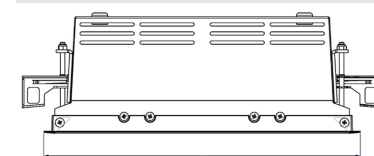

ORION II 2500, 930 (BBBL), SPOT, BLACK

ITAB

- ✓ Soffitto discreto e pulito
- ✓ Illuminazione orientabile fino a 30° in qualsiasi direzione
- ✓ Disponibile in bianco, nero e grigio

TECHNICAL SPECIFICATION

Product Code	300-590-20
Colour	Black
Control	On/off
CRI light colour	930 (BBBL)
Delivered lumen output lm	2 x 2400
Driver	Stand alone, included
EEL	E
Light distribution	Spot
Lightsource	LED COB
Mains input voltage	220-240 V
Measurements A	280
Measurements B	158
Measurements C	103
Mounting	Recessed
Position	360°/30°
Lifetime	L80 B10, 50.000h
Protection	IP 20, class III
Sawing instructions x	272
Sawing instructions y	150
Start Time	Instant
System power W	2 x 23
Unit	mm
Weight	1,5

Spot	Medium	Flood	Wide Flood
16°	28°	40°	65°
m	m	m	m
1.0 0.28	1.0 0.50	1.0 0.73	1.0 1.28
2.0 0.56	2.0 1.00	2.0 1.46	2.0 2.56
3.0 0.83	3.0 1.51	3.0 2.18	3.0 3.84

272 x 150mm