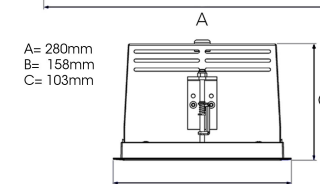

ORION II 2500, 930 (BBBL), SPOT, BLACK

ITAB

- ✓ Soffitto discreto e pulito
- ✓ Illuminazione orientabile fino a 30° in qualsiasi direzione
- ✓ Disponibile in bianco, nero e grigio

TECHNICAL SPECIFICATION

Product Code	300-590-20
Colour	Black
Control	On/off
CRI light colour	930 (BBBL)
Delivered lumen output lm	2 x 2400
Driver	Stand alone, included
EEL	E
Light distribution	Spot
Lightsource	LED COB
Mains input voltage	220-240 V
Measurements A	280
Measurements B	158
Measurements C	103
Mounting	Recessed
Position	360°/30°
Lifetime	L80 B10, 50.000h
Protection	IP 20, class III
Sawing instructions x	272
Sawing instructions y	150
Start Time	Instant
System power W	2 x 23
Unit	mm
Weight	1,5

Spot	Medium	Flood	Wide Flood
16°	28°	40°	65°
m	m	m	m
1.0 0.28	1.0 0.50	1.0 0.73	1.0 1.28
2.0 0.56	2.0 1.00	2.0 1.46	2.0 2.56
3.0 0.83	3.0 1.51	3.0 2.18	3.0 3.84

272 x 150mm