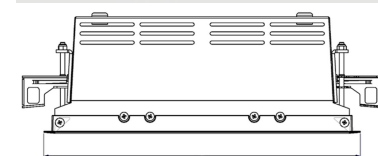

# ORION II 2500, 930 (BBBL), SPOT, WHITE

ITAB

- ✓ Soffitto discreto e pulito
- ✓ Illuminazione orientabile fino a 30° in qualsiasi direzione
- ✓ Disponibile in bianco, nero e grigio

## TECHNICAL SPECIFICATION

Product Code	300-590-10
Colour	White
Control	On/off
CRI light colour	930 (BBBL)
Delivered lumen output lm	2 x 2400
Driver	Stand alone, included
EEL	E
Light distribution	Spot
Lightsource	LED COB
Mains input voltage	220-240 V
Measurements A	280
Measurements B	158
Measurements C	103
Mounting	Recessed
Position	360°/30°
Lifetime	L80 B10, 50.000h
Protection	IP 20, class III
Sawing instructions x	272
Sawing instructions y	150
Start Time	Instant
System power W	2 x 23
Unit	mm
Weight	1,5

Spot	Medium	Flood	Wide Flood
16°	28°	40°	65°
m	o	m	o
1.0	0.28	1.0	0.73
2.0	0.56	2.0	1.46
3.0	0.83	3.0	2.18
1.0	0.50	1.0	1.28
2.0	1.00	2.0	2.56
3.0	1.51	3.0	3.84

272 x 150mm