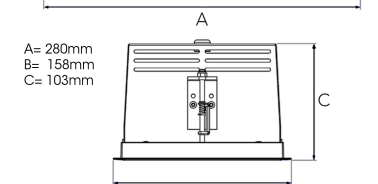

# ORION II 2500, 930 (BBBL), SPOT, WHITE

ITAB

- ✓ Soffitto discreto e pulito
- ✓ Illuminazione orientabile fino a 30° in qualsiasi direzione
- ✓ Disponibile in bianco, nero e grigio

## TECHNICAL SPECIFICATION

Product Code	300-590-10
Colour	White
Control	On/off
CRI light colour	930 (BBBL)
Delivered lumen output lm	2 x 2400
Driver	Stand alone, included
EEL	E
Light distribution	Spot
Lightsource	LED COB
Mains input voltage	220-240 V
Measurements A	280
Measurements B	158
Measurements C	103
Mounting	Recessed
Position	360°/30°
Lifetime	L80 B10, 50.000h
Protection	IP 20, class III
Sawing instructions x	272
Sawing instructions y	150
Start Time	Instant
System power W	2 x 23
Unit	mm
Weight	1,5

Spot	Medium	Flood	Wide Flood
16°	28°	40°	65°
m	o	m	o
1.0	0.28	1.0	0.73
2.0	0.56	2.0	1.46
3.0	0.83	3.0	2.18
1.0	0.50	1.0	1.28
2.0	1.00	2.0	2.56
3.0	1.51	3.0	3.84

272 x 150mm