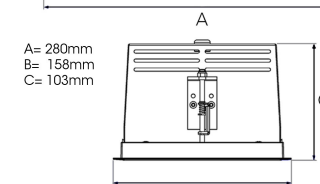

ORION II 2000, 930 (BBBL), SPOT, GREY

ITAB

- ✓ Soffitto discreto e pulito
- ✓ Illuminazione orientabile fino a 30° in qualsiasi direzione
- ✓ Disponibile in bianco, nero e grigio

TECHNICAL SPECIFICATION

Product Code	300-530-30
Colour	Grey
Control	On/off
CRI light colour	930 (BBBL)
Delivered lumen output lm	2 x 1890
Driver	Stand alone, included
EEL	E
Light distribution	Spot
Lightsource	LED COB
Mains input voltage	220-240 V
Measurements A	280
Measurements B	158
Measurements C	103
Mounting	Recessed
Position	360°/30°
Lifetime	L80 B10, 50.000h
Protection	IP 20, class III
Sawing instructions x	272
Sawing instructions y	150
Start Time	Instant
System power W	2 x 17,2
Unit	mm
Weight	1,5

Spot	Medium	Flood	Wide Flood
16°	28°	40°	65°
m	m	m	m
1.0 0.28	1.0 0.50	1.0 0.73	1.0 1.28
2.0 0.56	2.0 1.00	2.0 1.46	2.0 2.56
3.0 0.83	3.0 1.51	3.0 2.18	3.0 3.84

272 x 150mm