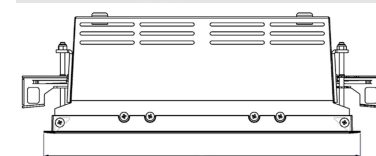

ORION II 2000, 930 (BBBL), SPOT, GREY

ITAB

- ✓ Soffitto discreto e pulito
- ✓ Illuminazione orientabile fino a 30° in qualsiasi direzione
- ✓ Disponibile in bianco, nero e grigio

TECHNICAL SPECIFICATION

Product Code	300-530-30
Colour	Grey
Control	On/off
CRI light colour	930 (BBBL)
Delivered lumen output lm	2 x 1890
Driver	Stand alone, included
EEL	E
Light distribution	Spot
Lightsource	LED COB
Mains input voltage	220-240 V
Measurements A	280
Measurements B	158
Measurements C	103
Mounting	Recessed
Position	360°/30°
Lifetime	L80 B10, 50.000h
Protection	IP 20, class III
Sawing instructions x	272
Sawing instructions y	150
Start Time	Instant
System power W	2 x 17,2
Unit	mm
Weight	1,5

Spot	Medium	Flood	Wide Flood
16°	28°	40°	65°
m	m	m	m
1.0 0.28	1.0 0.50	1.0 0.73	1.0 1.28
2.0 0.56	2.0 1.00	2.0 1.46	2.0 2.56
3.0 0.83	3.0 1.51	3.0 2.18	3.0 3.84

272 x 150mm