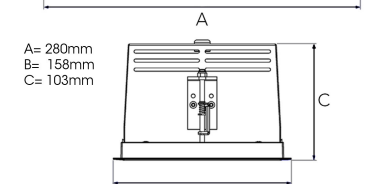

ORION II 2000, 930 (BBBL), SPOT, BLACK

ITAB

- ✓ Soffitto discreto e pulito
- ✓ Illuminazione orientabile fino a 30° in qualsiasi direzione
- ✓ Disponibile in bianco, nero e grigio

TECHNICAL SPECIFICATION

Product Code	300-530-20
Colour	Black
Control	On/off
CRI light colour	930 (BBBL)
Delivered lumen output lm	2 x 1890
Driver	Stand alone, included
EEL	E
Light distribution	Spot
Lightsource	LED COB
Mains input voltage	220-240 V
Measurements A	280
Measurements B	158
Measurements C	103
Mounting	Recessed
Position	360°/30°
Lifetime	L80 B10, 50.000h
Protection	IP 20, class III
Sawing instructions x	272
Sawing instructions y	150
Start Time	Instant
System power W	2 x 17,2
Unit	mm
Weight	1,5

Spot	Medium	Flood	Wide Flood
16°	28°	40°	65°
m	m	m	m
1.0 0.28	1.0 0.50	1.0 0.73	1.0 1.28
2.0 0.56	2.0 1.00	2.0 1.46	2.0 2.56
3.0 0.83	3.0 1.51	3.0 2.18	3.0 3.84

272 x 150mm