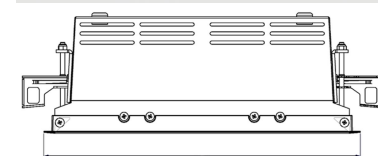

ORION II 2000, 930 (BBBL), SPOT, BLACK

ITAB

- ✓ Soffitto discreto e pulito
- ✓ Illuminazione orientabile fino a 30° in qualsiasi direzione
- ✓ Disponibile in bianco, nero e grigio

TECHNICAL SPECIFICATION

Product Code	300-530-20
Colour	Black
Control	On/off
CRI light colour	930 (BBBL)
Delivered lumen output lm	2 x 1890
Driver	Stand alone, included
EEL	E
Light distribution	Spot
Lightsource	LED COB
Mains input voltage	220-240 V
Measurements A	280
Measurements B	158
Measurements C	103
Mounting	Recessed
Position	360°/30°
Lifetime	L80 B10, 50.000h
Protection	IP 20, class III
Sawing instructions x	272
Sawing instructions y	150
Start Time	Instant
System power W	2 x 17,2
Unit	mm
Weight	1,5

Spot	Medium	Flood	Wide Flood
16°	28°	40°	65°
m	m	m	m
1.0 0.28	1.0 0.50	1.0 0.73	1.0 1.28
2.0 0.56	2.0 1.00	2.0 1.46	2.0 2.56
3.0 0.83	3.0 1.51	3.0 2.18	3.0 3.84

272 x 150mm