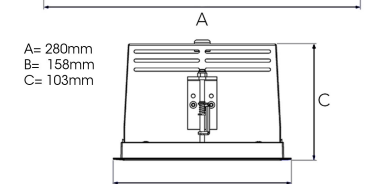

ORION II 2000, 930 (BBBL), SPOT, WHITE

ITAB

- ✓ Soffitto discreto e pulito
- ✓ Illuminazione orientabile fino a 30° in qualsiasi direzione
- ✓ Disponibile in bianco, nero e grigio

TECHNICAL SPECIFICATION

Product Code	300-530-10
Colour	White
Control	On/off
CRI light colour	930 (BBBL)
Delivered lumen output lm	2 x 1890
Driver	Stand alone, included
EEL	E
Light distribution	Spot
Lightsource	LED COB
Mains input voltage	220-240 V
Measurements A	280
Measurements B	158
Measurements C	103
Mounting	Recessed
Position	360°/30°
Lifetime	L80 B10, 50.000h
Protection	IP 20, class III
Sawing instructions x	272
Sawing instructions y	150
Start Time	Instant
System power W	2 x 17,2
Unit	mm
Weight	1,5

Spot	Medium	Flood	Wide Flood
16°	28°	40°	65°
m	o	m	o
1.0	0.28	1.0	0.73
2.0	0.56	2.0	1.46
3.0	0.83	3.0	2.18
1.0	0.50	1.0	1.28
2.0	1.00	2.0	2.56
3.0	1.51	3.0	3.84

272 x 150mm