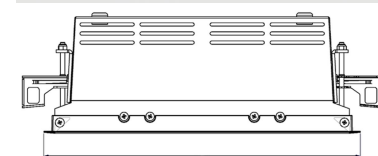

ORION II 2000, 930 (BBBL), SPOT, WHITE

ITAB

- ✓ Soffitto discreto e pulito
- ✓ Illuminazione orientabile fino a 30° in qualsiasi direzione
- ✓ Disponibile in bianco, nero e grigio

TECHNICAL SPECIFICATION

Product Code	300-530-10
Colour	White
Control	On/off
CRI light colour	930 (BBBL)
Delivered lumen output lm	2 x 1890
Driver	Stand alone, included
EEL	E
Light distribution	Spot
Lightsource	LED COB
Mains input voltage	220-240 V
Measurements A	280
Measurements B	158
Measurements C	103
Mounting	Recessed
Position	360°/30°
Lifetime	L80 B10, 50.000h
Protection	IP 20, class III
Sawing instructions x	272
Sawing instructions y	150
Start Time	Instant
System power W	2 x 17,2
Unit	mm
Weight	1,5

Spot	Medium	Flood	Wide Flood
16°	28°	40°	65°
m	o	m	o
1.0	0.28	1.0	0.73
2.0	0.56	2.0	1.46
3.0	0.83	3.0	2.18
1.0	0.50	1.0	1.28
2.0	1.00	2.0	2.56
3.0	1.51	3.0	3.84

272 x 150mm