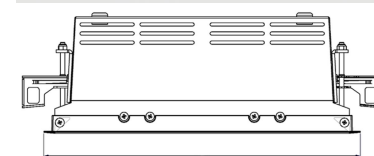

ORION II 1500, 930 (BBBL), SPOT, GREY

ITAB

- ✓ Soffitto discreto e pulito
- ✓ Illuminazione orientabile fino a 30° in qualsiasi direzione
- ✓ Disponibile in bianco, nero e grigio

TECHNICAL SPECIFICATION

Product Code	300-521-30
Colour	Grey
Control	On/off
CRI light colour	930 (BBBL)
Delivered lumen output lm	2 x 1400
Driver	Stand alone, included
EEL	E
Light distribution	Spot
Lightsource	LED COB
Mains input voltage	220-240 V
Measurements A	280
Measurements B	158
Measurements C	103
Mounting	Recessed
Position	360°/30°
Lifetime	L80 B10, 50.000h
Protection	IP 20, class III
Sawing instructions x	272
Sawing instructions y	150
Start Time	Instant
System power W	2 x 12
Unit	mm
Weight	1,5

Spot	Medium	Flood	Wide Flood
16°	28°	40°	65°
m	o	m	o
1.0	0.28	1.0	0.73
2.0	0.56	2.0	1.46
3.0	0.83	3.0	2.18
1.0	0.50	1.0	1.28
2.0	1.00	2.0	2.56
3.0	1.51	3.0	3.84

272 x 150mm