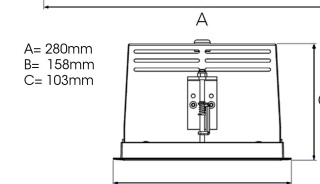

ORION II 1500, 930 (BBBL), SPOT, GREY

ITAB

- ✓ Soffitto discreto e pulito
- ✓ Illuminazione orientabile fino a 30° in qualsiasi direzione
- ✓ Disponibile in bianco, nero e grigio

TECHNICAL SPECIFICATION

Product Code	300-521-30
Colour	Grey
Control	On/off
CRI light colour	930 (BBBL)
Delivered lumen output lm	2 x 1400
Driver	Stand alone, included
EEL	E
Light distribution	Spot
Lightsource	LED COB
Mains input voltage	220-240 V
Measurements A	280
Measurements B	158
Measurements C	103
Mounting	Recessed
Position	360°/30°
Lifetime	L80 B10, 50.000h
Protection	IP 20, class III
Sawing instructions x	272
Sawing instructions y	150
Start Time	Instant
System power W	2 x 12
Unit	mm
Weight	1,5

Spot	Medium	Flood	Wide Flood
16°	28°	40°	65°
m	o	m	o
1.0	0.28	1.0	0.73
2.0	0.56	2.0	1.46
3.0	0.83	3.0	2.18
1.0	0.50	1.0	1.28
2.0	1.00	2.0	2.56
3.0	1.51	3.0	3.84

272 x 150mm