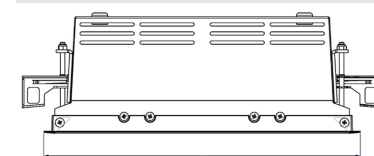

ORION II 1500, 930 (BBBL), SPOT, BLACK

ITAB

- ✓ Soffitto discreto e pulito
- ✓ Illuminazione orientabile fino a 30° in qualsiasi direzione
- ✓ Disponibile in bianco, nero e grigio

TECHNICAL SPECIFICATION

Product Code	300-521-20
Colour	Black
Control	On/off
CRI light colour	930 (BBBL)
Delivered lumen output lm	2 x 1400
Driver	Stand alone, included
EEL	E
Light distribution	Spot
Lightsource	LED COB
Mains input voltage	220-240 V
Measurements A	280
Measurements B	158
Measurements C	103
Mounting	Recessed
Position	360°/30°
Lifetime	L80 B10, 50.000h
Protection	IP 20, class III
Sawing instructions x	272
Sawing instructions y	150
Start Time	Instant
System power W	2 x 12
Unit	mm
Weight	1,5

A= 280mm
B= 158mm
C= 103mm

Spot	Medium	Flood	Wide Flood
16°	28°	40°	65°
m	o	m	o
1.0	0.28	1.0	0.73
2.0	0.56	2.0	1.46
3.0	0.83	3.0	2.18
1.0	0.50	1.0	1.28
2.0	1.00	2.0	2.56
3.0	1.51	3.0	3.84

272 x 150mm