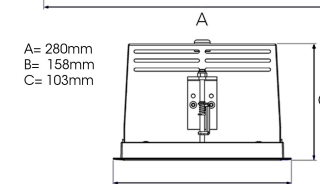

ORION II 1500, 930 (BBBL), SPOT, BLACK

ITAB

- ✓ Soffitto discreto e pulito
- ✓ Illuminazione orientabile fino a 30° in qualsiasi direzione
- ✓ Disponibile in bianco, nero e grigio

TECHNICAL SPECIFICATION

Product Code	300-521-20
Colour	Black
Control	On/off
CRI light colour	930 (BBBL)
Delivered lumen output lm	2 x 1400
Driver	Stand alone, included
EEL	E
Light distribution	Spot
Lightsource	LED COB
Mains input voltage	220-240 V
Measurements A	280
Measurements B	158
Measurements C	103
Mounting	Recessed
Position	360°/30°
Lifetime	L80 B10, 50.000h
Protection	IP 20, class III
Sawing instructions x	272
Sawing instructions y	150
Start Time	Instant
System power W	2 x 12
Unit	mm
Weight	1,5

A= 280mm
B= 158mm
C= 103mm

Spot	Medium	Flood	Wide Flood
16°	28°	40°	65°
m	o	m	o
1.0	0.28	1.0	0.73
2.0	0.56	2.0	1.46
3.0	0.83	3.0	2.18
1.0	0.50	1.0	1.28
2.0	1.00	2.0	2.56
3.0	1.51	3.0	3.84

272 x 150mm