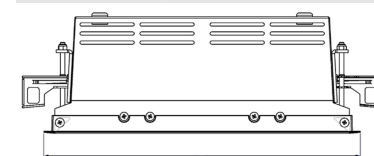

# ORION II 1500, 930 (BBBL), SPOT, WHITE

ITAB

- ✓ Soffitto discreto e pulito
- ✓ Illuminazione orientabile fino a 30° in qualsiasi direzione
- ✓ Disponibile in bianco, nero e grigio

## TECHNICAL SPECIFICATION

Product Code	300-521-10
Colour	White
Control	On/off
CRI light colour	930 (BBBL)
Delivered lumen output lm	2 x 1400
Driver	Stand alone, included
EEL	E
Light distribution	Spot
Lightsource	LED COB
Mains input voltage	220-240 V
Measurements A	280
Measurements B	158
Measurements C	103
Mounting	Recessed
Position	360°/30°
Lifetime	L80 B10, 50.000h
Protection	IP 20, class III
Sawing instructions x	272
Sawing instructions y	150
Start Time	Instant
System power W	2 x 12
Unit	mm
Weight	1,5

Spot	Medium	Flood	Wide Flood
16°	28°	40°	65°
m	o	m	o
1.0	0.28	1.0	0.73
2.0	0.56	2.0	1.46
3.0	0.83	3.0	2.18
1.0	0.50	1.0	1.28
2.0	1.00	2.0	2.56
3.0	1.51	3.0	3.84

272 x 150mm