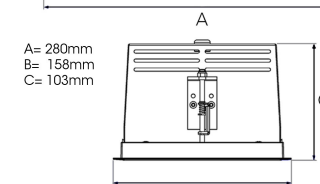

# ORION II 1500, 930 (BBBL), SPOT, WHITE

ITAB

- ✓ Soffitto discreto e pulito
- ✓ Illuminazione orientabile fino a 30° in qualsiasi direzione
- ✓ Disponibile in bianco, nero e grigio

## TECHNICAL SPECIFICATION

Product Code	300-521-10
Colour	White
Control	On/off
CRI light colour	930 (BBBL)
Delivered lumen output lm	2 x 1400
Driver	Stand alone, included
EEL	E
Light distribution	Spot
Lightsource	LED COB
Mains input voltage	220-240 V
Measurements A	280
Measurements B	158
Measurements C	103
Mounting	Recessed
Position	360°/30°
Lifetime	L80 B10, 50.000h
Protection	IP 20, class III
Sawing instructions x	272
Sawing instructions y	150
Start Time	Instant
System power W	2 x 12
Unit	mm
Weight	1,5

Spot	Medium	Flood	Wide Flood
16°	28°	40°	65°
m	o	m	o
1.0	0.28	1.0	0.73
2.0	0.56	2.0	1.46
3.0	0.83	3.0	2.18
1.0	0.50	1.0	1.28
2.0	1.00	2.0	2.56
3.0	1.51	3.0	3.84

272 x 150mm