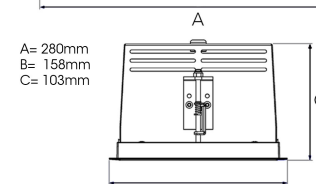

# ORION II 2500, 930 (BBBL), SPOT, GREY

ITAB

- ✓ Soffitto discreto e pulito
- ✓ Illuminazione orientabile fino a 30° in qualsiasi direzione
- ✓ Disponibile in bianco, nero e grigio

## TECHNICAL SPECIFICATION

Product Code	300-560-30
Colour	Grey
Control	On/off
CRI light colour	930 (BBBL)
Delivered lumen output lm	2400
Driver	Stand alone, included
EEL	E
Light distribution	Spot
Lightsource	LED COB
Mains input voltage	220-240 V
Measurements A	165
Measurements B	158
Measurements C	103
Mounting	Recessed
Position	360°/30°
Lifetime	L80 B10, 50.000h
Protection	IP 20, class III
Sawing instructions x	157
Sawing instructions y	150
Start Time	Instant
System power W	23
Unit	mm
Weight	0,9

Spot	Medium	Flood	Wide Flood
16°	28°	40°	65°
m	m	m	m
1.0 0.28	1.0 0.50	1.0 0.73	1.0 1.28
2.0 0.56	2.0 1.00	2.0 1.46	2.0 2.56
3.0 0.83	3.0 1.51	3.0 2.18	3.0 3.84

272 x 150mm