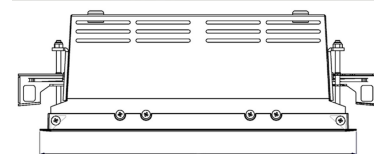

# ORION II 2500, 930 (BBBL), SPOT, GREY

ITAB

- ✓ Soffitto discreto e pulito
- ✓ Illuminazione orientabile fino a 30° in qualsiasi direzione
- ✓ Disponibile in bianco, nero e grigio

## TECHNICAL SPECIFICATION

Product Code	300-560-30
Colour	Grey
Control	On/off
CRI light colour	930 (BBBL)
Delivered lumen output lm	2400
Driver	Stand alone, included
EEL	E
Light distribution	Spot
Lightsource	LED COB
Mains input voltage	220-240 V
Measurements A	165
Measurements B	158
Measurements C	103
Mounting	Recessed
Position	360°/30°
Lifetime	L80 B10, 50.000h
Protection	IP 20, class III
Sawing instructions x	157
Sawing instructions y	150
Start Time	Instant
System power W	23
Unit	mm
Weight	0,9

Spot	Medium	Flood	Wide Flood
16°	28°	40°	65°
m	m	m	m
1.0 0.28	1.0 0.50	1.0 0.73	1.0 1.28
2.0 0.56	2.0 1.00	2.0 1.46	2.0 2.56
3.0 0.83	3.0 1.51	3.0 2.18	3.0 3.84

272 x 150mm