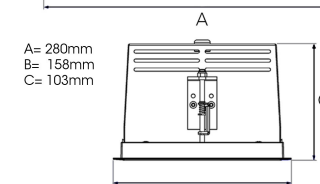

# ORION II 2500, 930 (BBBL), SPOT, BLACK

ITAB

- ✓ Soffitto discreto e pulito
- ✓ Illuminazione orientabile fino a 30° in qualsiasi direzione
- ✓ Disponibile in bianco, nero e grigio

## TECHNICAL SPECIFICATION

Product Code	300-560-20
Colour	Black
Control	On/off
CRI light colour	930 (BBBL)
Delivered lumen output lm	2400
Driver	Stand alone, included
EEL	E
Light distribution	Spot
Lightsource	LED COB
Mains input voltage	220-240 V
Measurements A	165
Measurements B	158
Measurements C	103
Mounting	Recessed
Position	360°/30°
Lifetime	L80 B10, 50.000h
Protection	IP 20, class III
Sawing instructions x	157
Sawing instructions y	150
Start Time	Instant
System power W	23
Unit	mm
Weight	0,9

Spot	Medium	Flood	Wide Flood
16°	28°	40°	65°
m	m	m	m
1.0 0.28	1.0 0.50	1.0 0.73	1.0 1.28
2.0 0.56	2.0 1.00	2.0 1.46	2.0 2.56
3.0 0.83	3.0 1.51	3.0 2.18	3.0 3.84

272 x 150mm