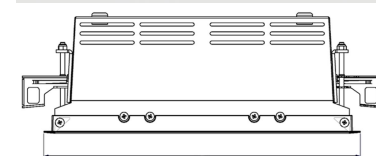

# ORION II 2500, 930 (BBBL), SPOT, BLACK

ITAB

- ✓ Soffitto discreto e pulito
- ✓ Illuminazione orientabile fino a 30° in qualsiasi direzione
- ✓ Disponibile in bianco, nero e grigio

## TECHNICAL SPECIFICATION

Product Code	300-560-20
Colour	Black
Control	On/off
CRI light colour	930 (BBBL)
Delivered lumen output lm	2400
Driver	Stand alone, included
EEL	E
Light distribution	Spot
Lightsource	LED COB
Mains input voltage	220-240 V
Measurements A	165
Measurements B	158
Measurements C	103
Mounting	Recessed
Position	360°/30°
Lifetime	L80 B10, 50.000h
Protection	IP 20, class III
Sawing instructions x	157
Sawing instructions y	150
Start Time	Instant
System power W	23
Unit	mm
Weight	0,9

Spot	Medium	Flood	Wide Flood
16°	28°	40°	65°
m	m	m	m
1.0 0.28	1.0 0.50	1.0 0.73	1.0 1.28
2.0 0.56	2.0 1.00	2.0 1.46	2.0 2.56
3.0 0.83	3.0 1.51	3.0 2.18	3.0 3.84

272 x 150mm