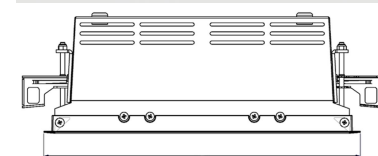

ORION II 2500, 930 (BBBL), SPOT, WHITE

ITAB

- ✓ Soffitto discreto e pulito
- ✓ Illuminazione orientabile fino a 30° in qualsiasi direzione
- ✓ Disponibile in bianco, nero e grigio

TECHNICAL SPECIFICATION

Product Code	300-560-10
Colour	White
Control	On/off
CRI light colour	930 (BBBL)
Delivered lumen output lm	2400
Driver	Stand alone, included
EEL	E
Light distribution	Spot
Lightsource	LED COB
Mains input voltage	220-240 V
Measurements A	165
Measurements B	158
Measurements C	103
Mounting	Recessed
Position	360°/30°
Lifetime	L80 B10, 50.000h
Protection	IP 20, class III
Sawing instructions x	157
Sawing instructions y	150
Start Time	Instant
System power W	23
Unit	mm
Weight	0,9

Spot	Medium	Flood	Wide Flood
16°	28°	40°	65°
m	m	m	m
1.0 0.28	1.0 0.50	1.0 0.73	1.0 1.28
2.0 0.56	2.0 1.00	2.0 1.46	2.0 2.56
3.0 0.83	3.0 1.51	3.0 2.18	3.0 3.84

272 x 150mm