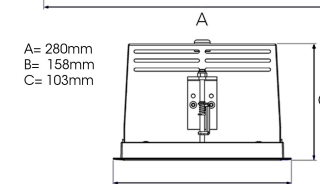

ORION II 2500, 930 (BBBL), SPOT, WHITE

ITAB

- ✓ Soffitto discreto e pulito
- ✓ Illuminazione orientabile fino a 30° in qualsiasi direzione
- ✓ Disponibile in bianco, nero e grigio

TECHNICAL SPECIFICATION

Product Code	300-560-10
Colour	White
Control	On/off
CRI light colour	930 (BBBL)
Delivered lumen output lm	2400
Driver	Stand alone, included
EEL	E
Light distribution	Spot
Lightsource	LED COB
Mains input voltage	220-240 V
Measurements A	165
Measurements B	158
Measurements C	103
Mounting	Recessed
Position	360°/30°
Lifetime	L80 B10, 50.000h
Protection	IP 20, class III
Sawing instructions x	157
Sawing instructions y	150
Start Time	Instant
System power W	23
Unit	mm
Weight	0,9

Spot	Medium	Flood	Wide Flood
16°	28°	40°	65°
m	m	m	m
1.0 0.28	1.0 0.50	1.0 0.73	1.0 1.28
2.0 0.56	2.0 1.00	2.0 1.46	2.0 2.56
3.0 0.83	3.0 1.51	3.0 2.18	3.0 3.84

272 x 150mm