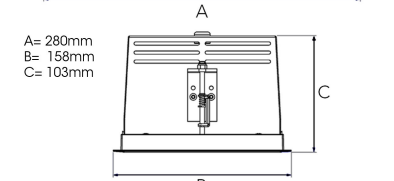

ORION II 2000, 930 (BBBL), SPOT, GREY

- ✓ Soffitto discreto e pulito
- ✓ Illuminazione orientabile fino a 30° in qualsiasi direzione
- ✓ Disponibile in bianco, nero e grigio

TECHNICAL SPECIFICATION

Product Code	300-512-30
Colour	Grey
Control	On/off
CRI light colour	930 (BBBL)
Delivered lumen output lm	1890
Driver	Stand alone, included
EEL	E
Light distribution	Spot
Lightsource	LED COB
Mains input voltage	220-240 V
Measurements A	165
Measurements B	158
Measurements C	103
Mounting	Recessed
Position	360°/30°
Lifetime	L80 B10, 50.000h
Protection	IP 20, class III
Sawing instructions x	157
Sawing instructions y	150
Start Time	Instant
System power W	17
Unit	mm
Weight	0,9

Spot	Medium	Flood	Wide Flood
16°	28°	40°	65°
m	m	m	m
1.0 0.28	1.0 0.50	1.0 0.73	1.0 1.28
2.0 0.56	2.0 1.00	2.0 1.46	2.0 2.56
3.0 0.83	3.0 1.51	3.0 2.18	3.0 3.84

272 x 150mm