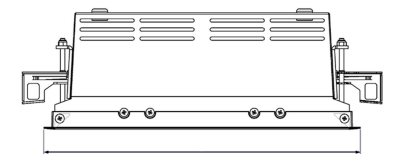

ORION II 2000, 930 (BBBL), SPOT, GREY

- ✓ Soffitto discreto e pulito
- ✓ Illuminazione orientabile fino a 30° in qualsiasi direzione
- ✓ Disponibile in bianco, nero e grigio

TECHNICAL SPECIFICATION

Product Code	300-512-30
Colour	Grey
Control	On/off
CRI light colour	930 (BBBL)
Delivered lumen output lm	1890
Driver	Stand alone, included
EEL	E
Light distribution	Spot
Lightsource	LED COB
Mains input voltage	220-240 V
Measurements A	165
Measurements B	158
Measurements C	103
Mounting	Recessed
Position	360°/30°
Lifetime	L80 B10, 50.000h
Protection	IP 20, class III
Sawing instructions x	157
Sawing instructions y	150
Start Time	Instant
System power W	17
Unit	mm
Weight	0,9

Spot	Medium	Flood	Wide Flood
16°	28°	40°	65°
m	m	m	m
1.0 0.28	1.0 0.50	1.0 0.73	1.0 1.28
2.0 0.56	2.0 1.00	2.0 1.46	2.0 2.56
3.0 0.83	3.0 1.51	3.0 2.18	3.0 3.84

272 x 150mm