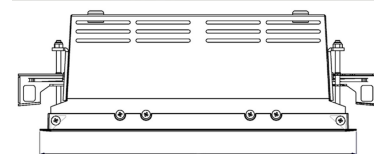

ORION II 2000, 930 (BBBL), SPOT, BLACK

ITAB

- ✓ Soffitto discreto e pulito
- ✓ Illuminazione orientabile fino a 30° in qualsiasi direzione
- ✓ Disponibile in bianco, nero e grigio

TECHNICAL SPECIFICATION

Product Code	300-512-20
Colour	Black
Control	On/off
CRI light colour	930 (BBBL)
Delivered lumen output lm	1890
Driver	Stand alone, included
EEL	E
Light distribution	Spot
Lightsource	LED COB
Mains input voltage	220-240 V
Measurements A	165
Measurements B	158
Measurements C	103
Mounting	Recessed
Position	360°/30°
Lifetime	L80 B10, 50.000h
Protection	IP 20, class III
Sawing instructions x	157
Sawing instructions y	150
Start Time	Instant
System power W	17
Unit	mm
Weight	0,9

Spot	Medium	Flood	Wide Flood
16°	28°	40°	65°
m	m	m	m
1.0 0.28	1.0 0.50	1.0 0.73	1.0 1.28
2.0 0.56	2.0 1.00	2.0 1.46	2.0 2.56
3.0 0.83	3.0 1.51	3.0 2.18	3.0 3.84

272 x 150mm