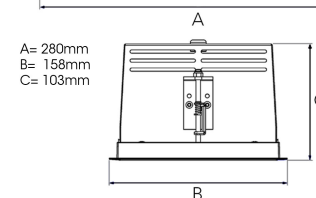

ORION II 2000, 930 (BBBL), SPOT, BLACK

ITAB

- ✓ Soffitto discreto e pulito
- ✓ Illuminazione orientabile fino a 30° in qualsiasi direzione
- ✓ Disponibile in bianco, nero e grigio

TECHNICAL SPECIFICATION

Product Code	300-512-20
Colour	Black
Control	On/off
CRI light colour	930 (BBBL)
Delivered lumen output lm	1890
Driver	Stand alone, included
EEL	E
Light distribution	Spot
Lightsource	LED COB
Mains input voltage	220-240 V
Measurements A	165
Measurements B	158
Measurements C	103
Mounting	Recessed
Position	360°/30°
Lifetime	L80 B10, 50.000h
Protection	IP 20, class III
Sawing instructions x	157
Sawing instructions y	150
Start Time	Instant
System power W	17
Unit	mm
Weight	0,9

Spot	Medium	Flood	Wide Flood
16°	28°	40°	65°
m	m	m	m
1.0 0.28	1.0 0.50	1.0 0.73	1.0 1.28
2.0 0.56	2.0 1.00	2.0 1.46	2.0 2.56
3.0 0.83	3.0 1.51	3.0 2.18	3.0 3.84

272 x 150mm