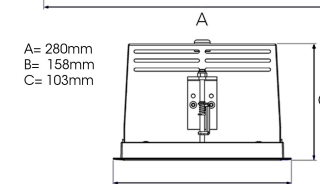

# ORION II 2000, 930 (BBBL), SPOT, WHITE

ITAB

- ✓ Soffitto discreto e pulito
- ✓ Illuminazione orientabile fino a 30° in qualsiasi direzione
- ✓ Disponibile in bianco, nero e grigio

## TECHNICAL SPECIFICATION

Product Code	300-512-10
Colour	White
Control	On/off
CRI light colour	930 (BBBL)
Delivered lumen output lm	1890
Driver	Stand alone, included
EEL	E
Light distribution	Spot
Lightsource	LED COB
Mains input voltage	220-240 V
Measurements A	165
Measurements B	158
Measurements C	103
Mounting	Recessed
Position	360°/30°
Lifetime	L80 B10, 50.000h
Protection	IP 20, class III
Sawing instructions x	157
Sawing instructions y	150
Start Time	Instant
System power W	17
Unit	mm
Weight	0,9

Spot	Medium	Flood	Wide Flood
16°	28°	40°	65°
m	m	m	m
1.0 0.28	1.0 0.50	1.0 0.73	1.0 1.28
2.0 0.56	2.0 1.00	2.0 1.46	2.0 2.56
3.0 0.83	3.0 1.51	3.0 2.18	3.0 3.84

272 x 150mm