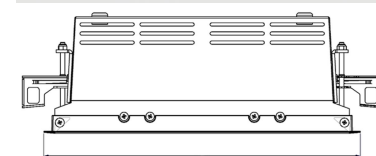

# ORION II 2000, 930 (BBBL), SPOT, WHITE

ITAB

- ✓ Soffitto discreto e pulito
- ✓ Illuminazione orientabile fino a 30° in qualsiasi direzione
- ✓ Disponibile in bianco, nero e grigio

## TECHNICAL SPECIFICATION

Product Code	300-512-10
Colour	White
Control	On/off
CRI light colour	930 (BBBL)
Delivered lumen output lm	1890
Driver	Stand alone, included
EEL	E
Light distribution	Spot
Lightsource	LED COB
Mains input voltage	220-240 V
Measurements A	165
Measurements B	158
Measurements C	103
Mounting	Recessed
Position	360°/30°
Lifetime	L80 B10, 50.000h
Protection	IP 20, class III
Sawing instructions x	157
Sawing instructions y	150
Start Time	Instant
System power W	17
Unit	mm
Weight	0,9

Spot	Medium	Flood	Wide Flood
16°	28°	40°	65°
m	m	m	m
1.0 0.28	1.0 0.50	1.0 0.73	1.0 1.28
2.0 0.56	2.0 1.00	2.0 1.46	2.0 2.56
3.0 0.83	3.0 1.51	3.0 2.18	3.0 3.84

272 x 150mm