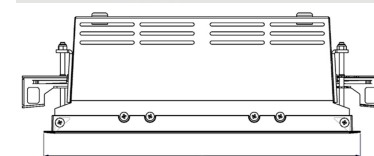

# ORION II 2500, 930 (BBBL), MEDIUM, GREY

ITAB

- ✓ Soffitto discreto e pulito
- ✓ Illuminazione orientabile fino a 30° in qualsiasi direzione
- ✓ Disponibile in bianco, nero e grigio

## TECHNICAL SPECIFICATION

Product Code	300-591-30
Colour	Grey
Control	On/off
CRI light colour	930 (BBBL)
Delivered lumen output lm	2 x 2400
Driver	Stand alone, included
EEL	E
Light distribution	Medium
Lightsource	LED COB
Mains input voltage	220-240 V
Measurements A	280
Measurements B	158
Measurements C	103
Mounting	Recessed
Position	360°/30°
Lifetime	L80 B10, 50.000h
Protection	IP 20, class III
Sawing instructions x	272
Sawing instructions y	150
Start Time	Instant
System power W	2 x 23
Unit	mm
Weight	1,5

A= 280mm  
B= 158mm  
C= 103mm

Spot	Medium	Flood	Wide Flood
16°	28°	40°	65°
m	o	m	o
1.0	0.28	1.0	0.73
2.0	0.56	2.0	1.46
3.0	0.83	3.0	2.18
	1.0	1.0	1.28
	2.0	2.0	2.56
	3.0	3.0	3.84

272 x 150mm