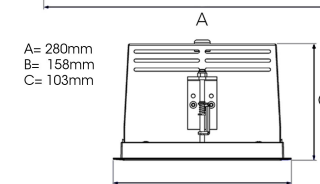

# ORION II 2500, 930 (BBBL), MEDIUM, GREY

ITAB

- ✓ Soffitto discreto e pulito
- ✓ Illuminazione orientabile fino a 30° in qualsiasi direzione
- ✓ Disponibile in bianco, nero e grigio

## TECHNICAL SPECIFICATION

Product Code	300-591-30
Colour	Grey
Control	On/off
CRI light colour	930 (BBBL)
Delivered lumen output lm	2 x 2400
Driver	Stand alone, included
EEL	E
Light distribution	Medium
Lightsource	LED COB
Mains input voltage	220-240 V
Measurements A	280
Measurements B	158
Measurements C	103
Mounting	Recessed
Position	360°/30°
Lifetime	L80 B10, 50.000h
Protection	IP 20, class III
Sawing instructions x	272
Sawing instructions y	150
Start Time	Instant
System power W	2 x 23
Unit	mm
Weight	1,5

A= 280mm  
B= 158mm  
C= 103mm

Spot	Medium	Flood	Wide Flood
16°	28°	40°	65°
m	o	m	o
1.0	0.28	1.0	0.73
2.0	0.56	2.0	1.46
3.0	0.83	3.0	2.18
	1.0	1.0	1.28
	2.0	2.0	2.56
	3.0	3.0	3.84

272 x 150mm