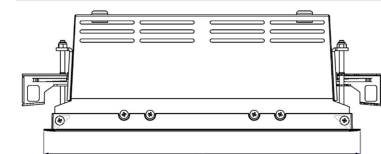

# ORION II 2500, 930 (BBBL), MEDIUM, WHITE

ITAB

- ✓ Soffitto discreto e pulito
- ✓ Illuminazione orientabile fino a 30° in qualsiasi direzione
- ✓ Disponibile in bianco, nero e grigio

## TECHNICAL SPECIFICATION

Product Code	300-591-10
Colour	White
Control	On/off
CRI light colour	930 (BBBL)
Delivered lumen output lm	2 x 2400
Driver	Stand alone, included
EEL	E
Light distribution	Medium
Lightsource	LED COB
Mains input voltage	220-240 V
Measurements A	280
Measurements B	158
Measurements C	103
Mounting	Recessed
Position	360°/30°
Lifetime	L80 B10, 50.000h
Protection	IP 20, class III
Sawing instructions x	272
Sawing instructions y	150
Start Time	Instant
System power W	2 x 23
Unit	mm
Weight	1,5

Spot	Medium	Flood	Wide Flood
16°	28°	40°	65°
m	o	m	o
1.0	0.28	1.0	0.73
2.0	0.56	2.0	1.46
3.0	0.83	3.0	2.18
	1.0	1.0	1.28
	2.0	2.0	2.56
	3.0	3.0	3.84

272 x 150mm