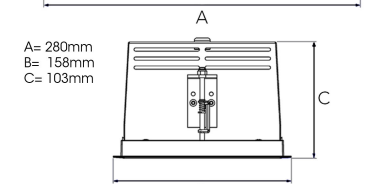

# ORION II 2500, 930 (BBBL), MEDIUM, WHITE

ITAB

- ✓ Soffitto discreto e pulito
- ✓ Illuminazione orientabile fino a 30° in qualsiasi direzione
- ✓ Disponibile in bianco, nero e grigio

## TECHNICAL SPECIFICATION

Product Code	300-591-10
Colour	White
Control	On/off
CRI light colour	930 (BBBL)
Delivered lumen output lm	2 x 2400
Driver	Stand alone, included
EEL	E
Light distribution	Medium
Lightsource	LED COB
Mains input voltage	220-240 V
Measurements A	280
Measurements B	158
Measurements C	103
Mounting	Recessed
Position	360°/30°
Lifetime	L80 B10, 50.000h
Protection	IP 20, class III
Sawing instructions x	272
Sawing instructions y	150
Start Time	Instant
System power W	2 x 23
Unit	mm
Weight	1,5

Spot	Medium	Flood	Wide Flood
16°	28°	40°	65°
m	o	m	o
1.0	0.28	1.0	0.73
2.0	0.56	2.0	1.46
3.0	0.83	3.0	2.18
	1.0	1.0	1.28
	2.0	2.0	2.56
	3.0	3.0	3.84

272 x 150mm