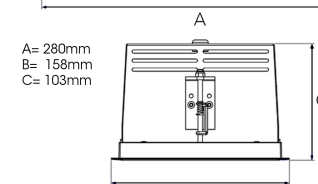

# ORION II 2000, 930 (BBBL), MEDIUM, GREY

ITAB

- ✓ Soffitto discreto e pulito
- ✓ Illuminazione orientabile fino a 30° in qualsiasi direzione
- ✓ Disponibile in bianco, nero e grigio

## TECHNICAL SPECIFICATION

Product Code	300-531-30
Colour	Grey
Control	On/off
CRI light colour	930 (BBBL)
Delivered lumen output lm	2 x 1890
Driver	Stand alone, included
EEL	E
Light distribution	Medium
Lightsource	LED COB
Mains input voltage	220-240 V
Measurements A	280
Measurements B	158
Measurements C	103
Mounting	Recessed
Position	360°/30°
Lifetime	L80 B10, 50.000h
Protection	IP 20, class III
Sawing instructions x	272
Sawing instructions y	150
Start Time	Instant
System power W	2 x 17,2
Unit	mm
Weight	1,5

A= 280mm  
B= 158mm  
C= 103mm

Spot	Medium	Flood	Wide Flood
16°	28°	40°	65°
m	m	m	m
1.0 0.28	1.0 0.50	1.0 0.73	1.0 1.28
2.0 0.56	2.0 1.00	2.0 1.46	2.0 2.56
3.0 0.83	3.0 1.51	3.0 2.18	3.0 3.84

272 x 150mm