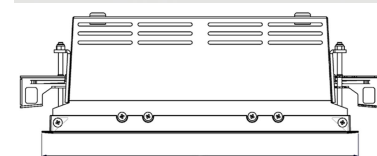

# ORION II 2000, 930 (BBBL), MEDIUM, GREY

ITAB

- ✓ Soffitto discreto e pulito
- ✓ Illuminazione orientabile fino a 30° in qualsiasi direzione
- ✓ Disponibile in bianco, nero e grigio

## TECHNICAL SPECIFICATION

Product Code	300-531-30
Colour	Grey
Control	On/off
CRI light colour	930 (BBBL)
Delivered lumen output lm	2 x 1890
Driver	Stand alone, included
EEL	E
Light distribution	Medium
Lightsource	LED COB
Mains input voltage	220-240 V
Measurements A	280
Measurements B	158
Measurements C	103
Mounting	Recessed
Position	360°/30°
Lifetime	L80 B10, 50.000h
Protection	IP 20, class III
Sawing instructions x	272
Sawing instructions y	150
Start Time	Instant
System power W	2 x 17,2
Unit	mm
Weight	1,5

A= 280mm  
B= 158mm  
C= 103mm

Spot	Medium	Flood	Wide Flood
16°	28°	40°	65°
m	m	m	m
1.0 0.28	1.0 0.50	1.0 0.73	1.0 1.28
2.0 0.56	2.0 1.00	2.0 1.46	2.0 2.56
3.0 0.83	3.0 1.51	3.0 2.18	3.0 3.84

272 x 150mm