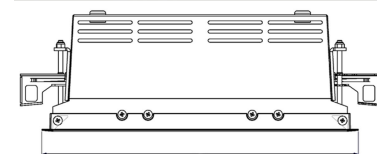

ORION II 2000, 930 (BBBL), MEDIUM, BLACK

ITAB

- ✓ Soffitto discreto e pulito
- ✓ Illuminazione orientabile fino a 30° in qualsiasi direzione
- ✓ Disponibile in bianco, nero e grigio

TECHNICAL SPECIFICATION

Product Code	300-531-20
Colour	Black
Control	On/off
CRI light colour	930 (BBBL)
Delivered lumen output lm	2 x 1890
Driver	Stand alone, included
EEL	E
Light distribution	Medium
Lightsource	LED COB
Mains input voltage	220-240 V
Measurements A	280
Measurements B	158
Measurements C	103
Mounting	Recessed
Position	360°/30°
Lifetime	L80 B10, 50.000h
Protection	IP 20, class III
Sawing instructions x	272
Sawing instructions y	150
Start Time	Instant
System power W	2 x 17,2
Unit	mm
Weight	1,5

A= 280mm
B= 158mm
C= 103mm

Spot	Medium	Flood	Wide Flood
16°	28°	40°	65°
m	o	m	o
1.0	0.28	1.0	0.73
2.0	0.56	2.0	1.46
3.0	0.83	3.0	2.18
1.0	0.50	1.0	1.28
2.0	1.00	2.0	2.56
3.0	1.51	3.0	3.84

272 x 150mm