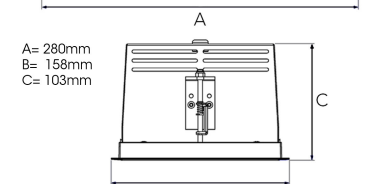

ORION II 2000, 930 (BBBL), MEDIUM, BLACK

ITAB

- ✓ Soffitto discreto e pulito
- ✓ Illuminazione orientabile fino a 30° in qualsiasi direzione
- ✓ Disponibile in bianco, nero e grigio

TECHNICAL SPECIFICATION

Product Code	300-531-20
Colour	Black
Control	On/off
CRI light colour	930 (BBBL)
Delivered lumen output lm	2 x 1890
Driver	Stand alone, included
EEL	E
Light distribution	Medium
Lightsource	LED COB
Mains input voltage	220-240 V
Measurements A	280
Measurements B	158
Measurements C	103
Mounting	Recessed
Position	360°/30°
Lifetime	L80 B10, 50.000h
Protection	IP 20, class III
Sawing instructions x	272
Sawing instructions y	150
Start Time	Instant
System power W	2 x 17,2
Unit	mm
Weight	1,5

A= 280mm
B= 158mm
C= 103mm

Spot	Medium	Flood	Wide Flood
16°	28°	40°	65°
m	o	m	o
1.0	0.28	1.0	0.73
2.0	0.56	2.0	1.46
3.0	0.83	3.0	2.18
1.0	0.50	1.0	1.28
2.0	1.00	2.0	2.56
3.0	1.51	3.0	3.84

272 x 150mm