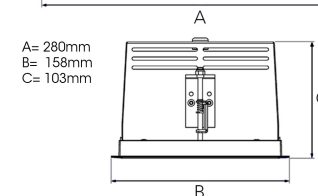

ORION II 2000, 930 (BBBL), MEDIUM, WHITE

ITAB

- ✓ Soffitto discreto e pulito
- ✓ Illuminazione orientabile fino a 30° in qualsiasi direzione
- ✓ Disponibile in bianco, nero e grigio

TECHNICAL SPECIFICATION

Product Code	300-531-10
Colour	White
Control	On/off
CRI light colour	930 (BBBL)
Delivered lumen output lm	2 x 1890
Driver	Stand alone, included
EEL	E
Light distribution	Medium
Lightsource	LED COB
Mains input voltage	220-240 V
Measurements A	280
Measurements B	158
Measurements C	103
Mounting	Recessed
Position	360°/30°
Lifetime	L80 B10, 50.000h
Protection	IP 20, class III
Sawing instructions x	272
Sawing instructions y	150
Start Time	Instant
System power W	2 x 17,2
Unit	mm
Weight	1,5

A= 280mm
B= 158mm
C= 103mm

Spot	Medium	Flood	Wide Flood
16°	28°	40°	65°
m	o	m	o
1.0	0.28	1.0	0.73
2.0	0.56	2.0	1.46
3.0	0.83	3.0	2.18
	1.0	1.0	1.28
	2.0	2.0	2.56
	3.0	3.0	3.84

272 x 150mm