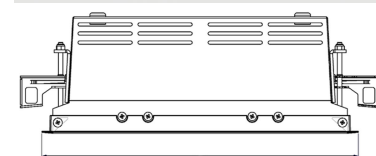

ORION II 2000, 930 (BBBL), MEDIUM, WHITE

ITAB

- ✓ Soffitto discreto e pulito
- ✓ Illuminazione orientabile fino a 30° in qualsiasi direzione
- ✓ Disponibile in bianco, nero e grigio

TECHNICAL SPECIFICATION

Product Code	300-531-10
Colour	White
Control	On/off
CRI light colour	930 (BBBL)
Delivered lumen output lm	2 x 1890
Driver	Stand alone, included
EEL	E
Light distribution	Medium
Lightsource	LED COB
Mains input voltage	220-240 V
Measurements A	280
Measurements B	158
Measurements C	103
Mounting	Recessed
Position	360°/30°
Lifetime	L80 B10, 50.000h
Protection	IP 20, class III
Sawing instructions x	272
Sawing instructions y	150
Start Time	Instant
System power W	2 x 17,2
Unit	mm
Weight	1,5

A= 280mm
B= 158mm
C= 103mm

Spot	Medium	Flood	Wide Flood
16°	28°	40°	65°
m	o	m	o
1.0	0.28	1.0	0.73
2.0	0.56	2.0	1.46
3.0	0.83	3.0	2.18
	1.0	1.0	1.28
	2.0	2.0	2.56
	3.0	3.0	3.84

272 x 150mm