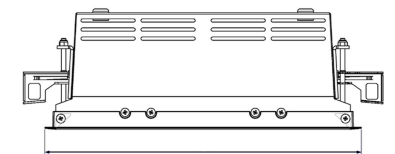

# ORION II 1500, 930 (BBBL), MEDIUM, BLACK

ITAB

- ✓ Soffitto discreto e pulito
- ✓ Illuminazione orientabile fino a 30° in qualsiasi direzione
- ✓ Disponibile in bianco, nero e grigio

## TECHNICAL SPECIFICATION

|                           |                       |
|---------------------------|-----------------------|
| Product Code              | 300-522-20            |
| Colour                    | Black                 |
| Control                   | On/off                |
| CRI light colour          | 930 (BBBL)            |
| Delivered lumen output lm | 2 x 1400              |
| Driver                    | Stand alone, included |
| EEL                       | E                     |
| Light distribution        | Medium                |
| Lightsouce                | LED COB               |
| Mains input voltage       | 220-240 V             |
| Measurements A            | 280                   |
| Measurements B            | 158                   |
| Measurements C            | 103                   |
| Mounting                  | Recessed              |
| Position                  | 360°/30°              |
| Lifetime                  | L80 B10, 50.000h      |
| Protection                | IP 20, class III      |
| Sawing instructions x     | 272                   |
| Sawing instructions y     | 150                   |
| Start Time                | Instant               |
| System power W            | 2 x 12                |
| Unit                      | mm                    |
| Weight                    | 1,5                   |

| Spot | Medium | Flood | Wide Flood |
|------|--------|-------|------------|
| 16°  | 28°    | 40°   | 65°        |
| m    | m      | m     | m          |
| 1.0  | 1.0    | 1.0   | 1.0        |
| 2.0  | 2.0    | 2.0   | 2.0        |
| 3.0  | 3.0    | 3.0   | 3.0        |
| 0.28 | 0.50   | 0.73  | 1.28       |
| 0.56 | 1.00   | 1.46  | 2.56       |
| 0.83 | 1.51   | 2.18  | 3.84       |

272 x 150mm