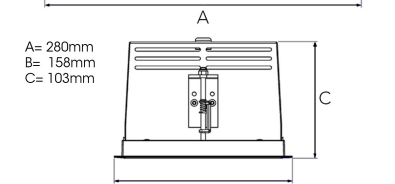

# ORION II 1500, 930 (BBBL), MEDIUM, BLACK

ITAB

- ✓ Soffitto discreto e pulito
- ✓ Illuminazione orientabile fino a 30° in qualsiasi direzione
- ✓ Disponibile in bianco, nero e grigio

## TECHNICAL SPECIFICATION

|                           |                       |
|---------------------------|-----------------------|
| Product Code              | 300-522-20            |
| Colour                    | Black                 |
| Control                   | On/off                |
| CRI light colour          | 930 (BBBL)            |
| Delivered lumen output lm | 2 x 1400              |
| Driver                    | Stand alone, included |
| EEL                       | E                     |
| Light distribution        | Medium                |
| Lightsouce                | LED COB               |
| Mains input voltage       | 220-240 V             |
| Measurements A            | 280                   |
| Measurements B            | 158                   |
| Measurements C            | 103                   |
| Mounting                  | Recessed              |
| Position                  | 360°/30°              |
| Lifetime                  | L80 B10, 50.000h      |
| Protection                | IP 20, class III      |
| Sawing instructions x     | 272                   |
| Sawing instructions y     | 150                   |
| Start Time                | Instant               |
| System power W            | 2 x 12                |
| Unit                      | mm                    |
| Weight                    | 1,5                   |

| Spot | Medium | Flood | Wide Flood |
|------|--------|-------|------------|
| 16°  | 28°    | 40°   | 65°        |
| m    | m      | m     | m          |
| 1.0  | 1.0    | 1.0   | 1.0        |
| 2.0  | 2.0    | 2.0   | 2.0        |
| 3.0  | 3.0    | 3.0   | 3.0        |
| 0.28 | 0.50   | 0.73  | 1.28       |
| 0.56 | 1.00   | 1.46  | 2.56       |
| 0.83 | 1.51   | 2.18  | 3.84       |

272 x 150mm