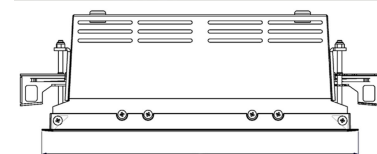

ORION II 1500, 930 (BBBL), MEDIUM, WHITE

ITAB

- ✓ Soffitto discreto e pulito
- ✓ Illuminazione orientabile fino a 30° in qualsiasi direzione
- ✓ Disponibile in bianco, nero e grigio

TECHNICAL SPECIFICATION

Product Code	300-522-10
Colour	White
Control	On/off
CRI light colour	930 (BBBL)
Delivered lumen output lm	2 x 1300
Driver	Stand alone, included
EEL	E
Light distribution	Medium
Lightsource	LED COB
Mains input voltage	220-240V
Measurements A	280
Measurements B	158
Measurements C	103
Mounting	Recessed
Position	360°/30°
Lifetime	L80 B10 50.000h
Protection	IP 20, class III
Sawing instructions unit	mm
Sawing instructions x	272
Sawing instructions y	150
Start Time	Instant
System power W	2 x 9,4
Unit	mm
Weight	1,5

A= 280mm
B= 158mm
C= 103mm

Spot	Medium	Flood	Wide Flood
16°	28°	40°	65°
m	o	m	o
1.0	0.28	1.0	0.73
2.0	0.56	2.0	1.46
3.0	0.83	3.0	2.18
	1.0	1.0	1.28
	2.0	2.0	2.56
	3.0	3.0	3.84

272 x 150mm