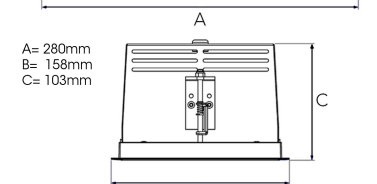

ORION II 1500, 930 (BBBL), MEDIUM, WHITE

ITAB

- ✓ Soffitto discreto e pulito
- ✓ Illuminazione orientabile fino a 30° in qualsiasi direzione
- ✓ Disponibile in bianco, nero e grigio

TECHNICAL SPECIFICATION

Product Code	300-522-10
Colour	White
Control	On/off
CRI light colour	930 (BBBL)
Delivered lumen output lm	2 x 1300
Driver	Stand alone, included
EEL	E
Light distribution	Medium
Lightsource	LED COB
Mains input voltage	220-240V
Measurements A	280
Measurements B	158
Measurements C	103
Mounting	Recessed
Position	360°/30°
Lifetime	L80 B10 50.000h
Protection	IP 20, class III
Sawing instructions unit	mm
Sawing instructions x	272
Sawing instructions y	150
Start Time	Instant
System power W	2 x 9,4
Unit	mm
Weight	1,5

A= 280mm
B= 158mm
C= 103mm

Spot	Medium	Flood	Wide Flood
16°	28°	40°	65°
m	o	m	o
1.0	0.28	1.0	0.73
2.0	0.56	2.0	1.46
3.0	0.83	3.0	2.18
	1.0	1.0	1.28
	2.0	2.0	2.56
	3.0	3.0	3.84

272 x 150mm