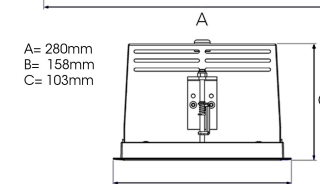

ORION II 2500, 930 (BBBL), MEDIUM, GREY

ITAB

- ✓ Soffitto discreto e pulito
- ✓ Illuminazione orientabile fino a 30° in qualsiasi direzione
- ✓ Disponibile in bianco, nero e grigio

TECHNICAL SPECIFICATION

Product Code	300-561-30
Colour	Grey
Control	On/off
CRI light colour	930 (BBBL)
Delivered lumen output lm	2400
Driver	Stand alone, included
EEL	E
Light distribution	Medium
Lightsource	LED COB
Mains input voltage	220-240 V
Measurements A	165
Measurements B	158
Measurements C	103
Mounting	Recessed
Position	360°/30°
Lifetime	L80 B10, 50.000h
Protection	IP 20, class III
Sawing instructions x	157
Sawing instructions y	150
Start Time	Instant
System power W	23
Unit	mm
Weight	0,9

A= 280mm
B= 158mm
C= 103mm

Spot	Medium	Flood	Wide Flood
16°	28°	40°	65°
m	m	m	m
1.0 0.28	1.0 0.50	1.0 0.73	1.0 1.28
2.0 0.56	2.0 1.00	2.0 1.46	2.0 2.56
3.0 0.83	3.0 1.51	3.0 2.18	3.0 3.84

272 x 150mm