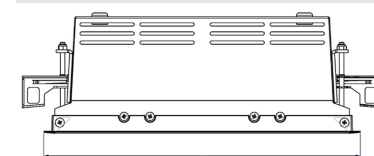

ORION II 2500, 930 (BBBL), MEDIUM, GREY

ITAB

- ✓ Soffitto discreto e pulito
- ✓ Illuminazione orientabile fino a 30° in qualsiasi direzione
- ✓ Disponibile in bianco, nero e grigio

TECHNICAL SPECIFICATION

Product Code	300-561-30
Colour	Grey
Control	On/off
CRI light colour	930 (BBBL)
Delivered lumen output lm	2400
Driver	Stand alone, included
EEL	E
Light distribution	Medium
Lightsource	LED COB
Mains input voltage	220-240 V
Measurements A	165
Measurements B	158
Measurements C	103
Mounting	Recessed
Position	360°/30°
Lifetime	L80 B10, 50.000h
Protection	IP 20, class III
Sawing instructions x	157
Sawing instructions y	150
Start Time	Instant
System power W	23
Unit	mm
Weight	0,9

A= 280mm
B= 158mm
C= 103mm

Spot	Medium	Flood	Wide Flood
16°	28°	40°	65°
m	m	m	m
1.0 0.28	1.0 0.50	1.0 0.73	1.0 1.28
2.0 0.56	2.0 1.00	2.0 1.46	2.0 2.56
3.0 0.83	3.0 1.51	3.0 2.18	3.0 3.84

272 x 150mm