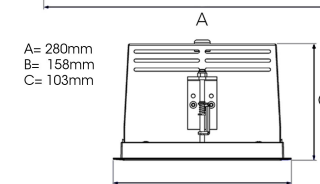

ORION II 2500, 930 (BBBL), MEDIUM, BLACK

ITAB

- ✓ Soffitto discreto e pulito
- ✓ Illuminazione orientabile fino a 30° in qualsiasi direzione
- ✓ Disponibile in bianco, nero e grigio

TECHNICAL SPECIFICATION

Product Code	300-561-20
Colour	Black
Control	On/off
CRI light colour	930 (BBBL)
Delivered lumen output lm	2400
Driver	Stand alone, included
EEL	E
Light distribution	Medium
Lightsource	LED COB
Mains input voltage	220-240 V
Measurements A	165
Measurements B	158
Measurements C	103
Mounting	Recessed
Position	360°/30°
Lifetime	L80 B10, 50.000h
Protection	IP 20, class III
Sawing instructions x	157
Sawing instructions y	150
Start Time	Instant
System power W	23
Unit	mm
Weight	0,9

A= 280mm
B= 158mm
C= 103mm

Spot	Medium	Flood	Wide Flood
16°	28°	40°	65°
m	m	m	m
1.0 0.28	1.0 0.50	1.0 0.73	1.0 1.28
2.0 0.56	2.0 1.00	2.0 1.46	2.0 2.56
3.0 0.83	3.0 1.51	3.0 2.18	3.0 3.84

272 x 150mm