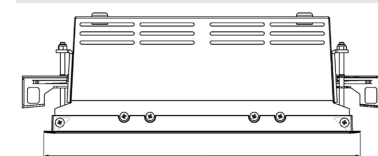

ORION II 2500, 930 (BBBL), MEDIUM, BLACK

ITAB

- ✓ Soffitto discreto e pulito
- ✓ Illuminazione orientabile fino a 30° in qualsiasi direzione
- ✓ Disponibile in bianco, nero e grigio

TECHNICAL SPECIFICATION

Product Code	300-561-20
Colour	Black
Control	On/off
CRI light colour	930 (BBBL)
Delivered lumen output lm	2400
Driver	Stand alone, included
EEL	E
Light distribution	Medium
Lightsource	LED COB
Mains input voltage	220-240 V
Measurements A	165
Measurements B	158
Measurements C	103
Mounting	Recessed
Position	360°/30°
Lifetime	L80 B10, 50.000h
Protection	IP 20, class III
Sawing instructions x	157
Sawing instructions y	150
Start Time	Instant
System power W	23
Unit	mm
Weight	0,9

A= 280mm
B= 158mm
C= 103mm

Spot	Medium	Flood	Wide Flood
16°	28°	40°	65°
m	m	m	m
1.0 0.28	1.0 0.50	1.0 0.73	1.0 1.28
2.0 0.56	2.0 1.00	2.0 1.46	2.0 2.56
3.0 0.83	3.0 1.51	3.0 2.18	3.0 3.84

272 x 150mm