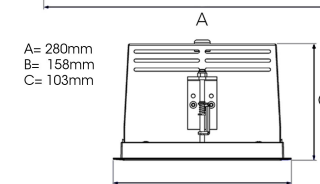

# ORION II 2500, 930 (BBBL), MEDIUM, WHITE

ITAB

- ✓ Soffitto discreto e pulito
- ✓ Illuminazione orientabile fino a 30° in qualsiasi direzione
- ✓ Disponibile in bianco, nero e grigio

## TECHNICAL SPECIFICATION

Product Code	300-561-10
Colour	White
Control	On/off
CRI light colour	930 (BBBL)
Delivered lumen output lm	2400
Driver	Stand alone, included
EEL	E
Light distribution	Medium
Lightsource	LED COB
Mains input voltage	220-240 V
Measurements A	165
Measurements B	158
Measurements C	103
Mounting	Recessed
Position	360°/30°
Lifetime	L80 B10, 50.000h
Protection	IP 20, class III
Sawing instructions x	157
Sawing instructions y	150
Start Time	Instant
System power W	23
Unit	mm
Weight	0,9

A= 280mm  
B= 158mm  
C= 103mm

Spot	Medium		Flood		Wide Flood	
	16°	28°	40°	65°		
m	0	0	0	0	0	0
1.0	0.28	0.50	0.73	1.28		
2.0	0.56	1.00	1.46	2.56		
3.0	0.83	1.51	2.18	3.84		

272 x 150mm