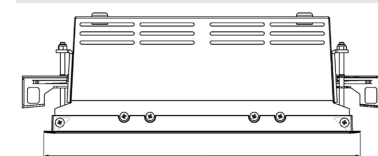

# ORION II 2500, 930 (BBBL), MEDIUM, WHITE

ITAB

- ✓ Soffitto discreto e pulito
- ✓ Illuminazione orientabile fino a 30° in qualsiasi direzione
- ✓ Disponibile in bianco, nero e grigio

## TECHNICAL SPECIFICATION

Product Code	300-561-10
Colour	White
Control	On/off
CRI light colour	930 (BBBL)
Delivered lumen output lm	2400
Driver	Stand alone, included
EEL	E
Light distribution	Medium
Lightsource	LED COB
Mains input voltage	220-240 V
Measurements A	165
Measurements B	158
Measurements C	103
Mounting	Recessed
Position	360°/30°
Lifetime	L80 B10, 50.000h
Protection	IP 20, class III
Sawing instructions x	157
Sawing instructions y	150
Start Time	Instant
System power W	23
Unit	mm
Weight	0,9

A= 280mm  
B= 158mm  
C= 103mm

Spot	Medium		Flood		Wide Flood	
	16°	28°	40°	65°		
m	0	0	0	0	0	0
1.0	0.28	0.50	0.73	1.28		
2.0	0.56	1.00	1.46	2.56		
3.0	0.83	1.51	2.18	3.84		

272 x 150mm