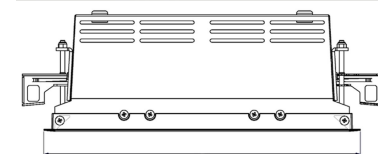

ORION II 2000, 930 (BBBL), MEDIUM, GREY

ITAB

- ✓ Soffitto discreto e pulito
- ✓ Illuminazione orientabile fino a 30° in qualsiasi direzione
- ✓ Disponibile in bianco, nero e grigio

TECHNICAL SPECIFICATION

Product Code	300-513-30
Colour	Grey
Control	On/off
CRI light colour	930 (BBBL)
Delivered lumen output lm	1890
Driver	Stand alone, included
EEL	E
Light distribution	Medium
Lightsource	LED COB
Mains input voltage	220-240 V
Measurements A	165
Measurements B	158
Measurements C	103
Mounting	Recessed
Position	360°/30°
Lifetime	L80 B10, 50.000h
Protection	IP 20, class III
Sawing instructions x	157
Sawing instructions y	150
Start Time	Instant
System power W	17
Unit	mm
Weight	0,9

A= 280mm
B= 158mm
C= 103mm

Spot	Medium	Flood	Wide Flood
16°	28°	40°	65°
m	m	m	m
1.0 0.28	1.0 0.50	1.0 0.73	1.0 1.28
2.0 0.56	2.0 1.00	2.0 1.46	2.0 2.56
3.0 0.83	3.0 1.51	3.0 2.18	3.0 3.84

272 x 150mm