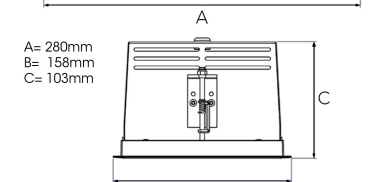

ORION II 2000, 930 (BBBL), MEDIUM, GREY

ITAB

- ✓ Soffitto discreto e pulito
- ✓ Illuminazione orientabile fino a 30° in qualsiasi direzione
- ✓ Disponibile in bianco, nero e grigio

TECHNICAL SPECIFICATION

Product Code	300-513-30
Colour	Grey
Control	On/off
CRI light colour	930 (BBBL)
Delivered lumen output lm	1890
Driver	Stand alone, included
EEL	E
Light distribution	Medium
Lightsource	LED COB
Mains input voltage	220-240 V
Measurements A	165
Measurements B	158
Measurements C	103
Mounting	Recessed
Position	360°/30°
Lifetime	L80 B10, 50.000h
Protection	IP 20, class III
Sawing instructions x	157
Sawing instructions y	150
Start Time	Instant
System power W	17
Unit	mm
Weight	0,9

A= 280mm
B= 158mm
C= 103mm

Spot	Medium	Flood	Wide Flood
16°	28°	40°	65°
m	m	m	m
1.0 0.28	1.0 0.50	1.0 0.73	1.0 1.28
2.0 0.56	2.0 1.00	2.0 1.46	2.0 2.56
3.0 0.83	3.0 1.51	3.0 2.18	3.0 3.84

272 x 150mm