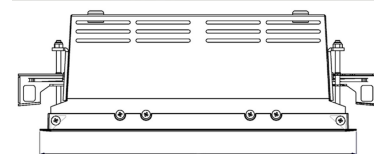

ORION II 2000, 930 (BBBL), MEDIUM, BLACK

ITAB

- ✓ Soffitto discreto e pulito
- ✓ Illuminazione orientabile fino a 30° in qualsiasi direzione
- ✓ Disponibile in bianco, nero e grigio

TECHNICAL SPECIFICATION

Product Code	300-513-20
Colour	Black
Control	On/off
CRI light colour	930 (BBBL)
Delivered lumen output lm	1890
Driver	Stand alone, included
EEL	E
Light distribution	Medium
Lightsource	LED COB
Mains input voltage	220-240 V
Measurements A	165
Measurements B	158
Measurements C	103
Mounting	Recessed
Position	360°/30°
Lifetime	L80 B10, 50.000h
Protection	IP 20, class III
Sawing instructions x	157
Sawing instructions y	150
Start Time	Instant
System power W	17
Unit	mm
Weight	0,9

A= 280mm
B= 158mm
C= 103mm

Spot	Medium	Flood	Wide Flood
16°	28°	40°	65°
m	m	m	m
1.0	0.28	0.50	1.28
2.0	0.56	1.00	2.56
3.0	0.83	1.51	3.84

272 x 150mm