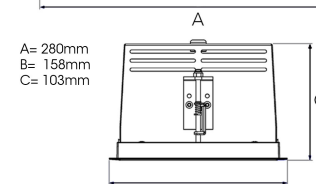

ORION II 2000, 930 (BBBL), MEDIUM, BLACK

ITAB

- ✓ Soffitto discreto e pulito
- ✓ Illuminazione orientabile fino a 30° in qualsiasi direzione
- ✓ Disponibile in bianco, nero e grigio

TECHNICAL SPECIFICATION

Product Code	300-513-20
Colour	Black
Control	On/off
CRI light colour	930 (BBBL)
Delivered lumen output lm	1890
Driver	Stand alone, included
EEL	E
Light distribution	Medium
Lightsource	LED COB
Mains input voltage	220-240 V
Measurements A	165
Measurements B	158
Measurements C	103
Mounting	Recessed
Position	360°/30°
Lifetime	L80 B10, 50.000h
Protection	IP 20, class III
Sawing instructions x	157
Sawing instructions y	150
Start Time	Instant
System power W	17
Unit	mm
Weight	0,9

A= 280mm
B= 158mm
C= 103mm

Spot	Medium	Flood	Wide Flood
16°	28°	40°	65°
m	m	m	m
1.0	0.28	0.50	1.28
2.0	0.56	1.00	2.56
3.0	0.83	1.51	3.84

272 x 150mm