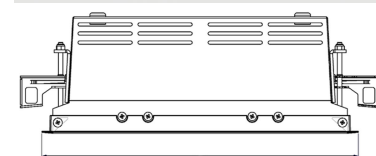

ORION II 2000, 930 (BBBL), MEDIUM, WHITE

ITAB

- ✓ Soffitto discreto e pulito
- ✓ Illuminazione orientabile fino a 30° in qualsiasi direzione
- ✓ Disponibile in bianco, nero e grigio

TECHNICAL SPECIFICATION

Product Code	300-513-10
Colour	White
Control	On/off
CRI light colour	930 (BBBL)
Delivered lumen output lm	1890
Driver	Stand alone, included
EEL	E
Light distribution	Medium
Lightsource	LED COB
Mains input voltage	220-240 V
Measurements A	165
Measurements B	158
Measurements C	103
Mounting	Recessed
Position	360°/30°
Lifetime	L80 B10, 50.000h
Protection	IP 20, class III
Sawing instructions x	157
Sawing instructions y	150
Start Time	Instant
System power W	17
Unit	mm
Weight	0,9

Spot	Medium	Flood	Wide Flood
16°	28°	40°	65°
m	m	m	m
1.0 0.28	1.0 0.50	1.0 0.73	1.0 1.28
2.0 0.56	2.0 1.00	2.0 1.46	2.0 2.56
3.0 0.83	3.0 1.51	3.0 2.18	3.0 3.84

272 x 150mm