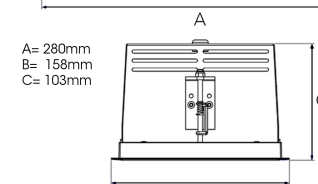

ORION II 2000, 930 (BBBL), MEDIUM, WHITE

ITAB

- ✓ Soffitto discreto e pulito
- ✓ Illuminazione orientabile fino a 30° in qualsiasi direzione
- ✓ Disponibile in bianco, nero e grigio

TECHNICAL SPECIFICATION

Product Code	300-513-10
Colour	White
Control	On/off
CRI light colour	930 (BBBL)
Delivered lumen output lm	1890
Driver	Stand alone, included
EEL	E
Light distribution	Medium
Lightsource	LED COB
Mains input voltage	220-240 V
Measurements A	165
Measurements B	158
Measurements C	103
Mounting	Recessed
Position	360°/30°
Lifetime	L80 B10, 50.000h
Protection	IP 20, class III
Sawing instructions x	157
Sawing instructions y	150
Start Time	Instant
System power W	17
Unit	mm
Weight	0,9

Spot	Medium	Flood	Wide Flood
16°	28°	40°	65°
m	m	m	m
1.0 0.28	1.0 0.50	1.0 0.73	1.0 1.28
2.0 0.56	2.0 1.00	2.0 1.46	2.0 2.56
3.0 0.83	3.0 1.51	3.0 2.18	3.0 3.84

272 x 150mm