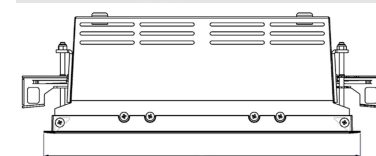

ORION II 2500, 930 (BBBL), FLOOD, GREY

ITAB

- ✓ Soffitto discreto e pulito
- ✓ Illuminazione orientabile fino a 30° in qualsiasi direzione
- ✓ Disponibile in bianco, nero e grigio

TECHNICAL SPECIFICATION

Product Code	300-592-30
Colour	Grey
Control	On/off
CRI light colour	930 (BBBL)
Delivered lumen output lm	2 x 2400
Driver	Stand alone, included
EEL	E
Light distribution	Flood
Lightsource	LED COB
Mains input voltage	220-240 V
Measurements A	280
Measurements B	158
Measurements C	103
Mounting	Recessed
Position	360°/30°
Lifetime	L80 B10, 50.000h
Protection	IP 20, class III
Sawing instructions x	272
Sawing instructions y	150
Start Time	Instant
System power W	2 x 23
Unit	mm
Weight	1,5

Spot	Medium	Flood	Wide Flood
16°	28°	40°	65°
m	m	m	m
1.0 0.28	1.0 0.50	1.0 0.73	1.0 1.28
2.0 0.56	2.0 1.00	2.0 1.46	2.0 2.56
3.0 0.83	3.0 1.51	3.0 2.18	3.0 3.84

272 x 150mm