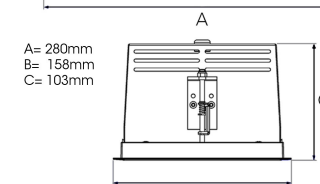

ORION II 2500, 930 (BBBL), FLOOD, GREY

ITAB

- ✓ Soffitto discreto e pulito
- ✓ Illuminazione orientabile fino a 30° in qualsiasi direzione
- ✓ Disponibile in bianco, nero e grigio

TECHNICAL SPECIFICATION

Product Code	300-592-30
Colour	Grey
Control	On/off
CRI light colour	930 (BBBL)
Delivered lumen output lm	2 x 2400
Driver	Stand alone, included
EEL	E
Light distribution	Flood
Lightsource	LED COB
Mains input voltage	220-240 V
Measurements A	280
Measurements B	158
Measurements C	103
Mounting	Recessed
Position	360°/30°
Lifetime	L80 B10, 50.000h
Protection	IP 20, class III
Sawing instructions x	272
Sawing instructions y	150
Start Time	Instant
System power W	2 x 23
Unit	mm
Weight	1,5

Spot	Medium	Flood	Wide Flood
16°	28°	40°	65°
m	m	m	m
1.0 0.28	1.0 0.50	1.0 0.73	1.0 1.28
2.0 0.56	2.0 1.00	2.0 1.46	2.0 2.56
3.0 0.83	3.0 1.51	3.0 2.18	3.0 3.84

272 x 150mm