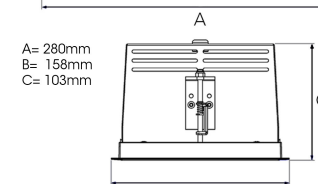

ORION II 2500, 930 (BBBL), FLOOD, BLACK

ITAB

- ✓ Soffitto discreto e pulito
- ✓ Illuminazione orientabile fino a 30° in qualsiasi direzione
- ✓ Disponibile in bianco, nero e grigio

TECHNICAL SPECIFICATION

Product Code	300-592-20
Colour	Black
Control	On/off
CRI light colour	930 (BBBL)
Delivered lumen output lm	2 x 2400
Driver	Stand alone, included
EEL	E
Light distribution	Flood
Lightsource	LED COB
Mains input voltage	220-240 V
Measurements A	280
Measurements B	158
Measurements C	103
Mounting	Recessed
Position	360°/30°
Lifetime	L80 B10, 50.000h
Protection	IP 20, class III
Sawing instructions x	272
Sawing instructions y	150
Start Time	Instant
System power W	2 x 23
Unit	mm
Weight	1,5

A= 280mm
B= 158mm
C= 103mm

Spot	Medium	Flood	Wide Flood
16°	28°	40°	65°
m	o	m	o
1.0	0.28	1.0	0.73
2.0	0.56	2.0	1.46
3.0	0.83	3.0	2.18
1.0	0.50	1.0	1.28
2.0	1.00	2.0	2.56
3.0	1.51	3.0	3.84

272 x 150mm