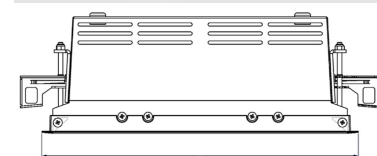

ORION II 2500, 930 (BBBL), FLOOD, BLACK

ITAB

- ✓ Soffitto discreto e pulito
- ✓ Illuminazione orientabile fino a 30° in qualsiasi direzione
- ✓ Disponibile in bianco, nero e grigio

TECHNICAL SPECIFICATION

Product Code	300-592-20
Colour	Black
Control	On/off
CRI light colour	930 (BBBL)
Delivered lumen output lm	2 x 2400
Driver	Stand alone, included
EEL	E
Light distribution	Flood
Lightsource	LED COB
Mains input voltage	220-240 V
Measurements A	280
Measurements B	158
Measurements C	103
Mounting	Recessed
Position	360°/30°
Lifetime	L80 B10, 50.000h
Protection	IP 20, class III
Sawing instructions x	272
Sawing instructions y	150
Start Time	Instant
System power W	2 x 23
Unit	mm
Weight	1,5

A= 280mm
B= 158mm
C= 103mm

Spot	Medium	Flood	Wide Flood
16°	28°	40°	65°
m	o	m	o
1.0	0.28	1.0	0.73
2.0	0.56	2.0	1.46
3.0	0.83	3.0	2.18
1.0	0.50	1.0	1.28
2.0	1.00	2.0	2.56
3.0	1.51	3.0	3.84

272 x 150mm