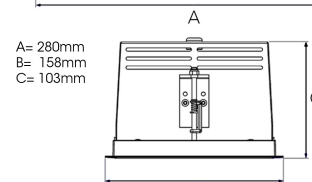

ORION II 2500, 930 (BBBL), FLOOD, WHITE

ITAB

- ✓ Soffitto discreto e pulito
- ✓ Illuminazione orientabile fino a 30° in qualsiasi direzione
- ✓ Disponibile in bianco, nero e grigio

TECHNICAL SPECIFICATION

Product Code	300-592-10
Colour	White
Control	On/off
CRI light colour	930 (BBBL)
Delivered lumen output lm	2 x 2400
Driver	Stand alone, included
EEL	E
Light distribution	Flood
Lightsource	LED COB
Mains input voltage	220-240 V
Measurements A	280
Measurements B	158
Measurements C	103
Mounting	Recessed
Position	360°/30°
Lifetime	L80 B10, 50.000h
Protection	IP 20, class III
Sawing instructions x	272
Sawing instructions y	150
Start Time	Instant
System power W	2 x 23
Unit	mm
Weight	1,5

A= 280mm
B= 158mm
C= 103mm

Spot	Medium	Flood	Wide Flood
16°	28°	40°	65°
m	m	m	m
o	o	o	o
1.0	1.0	1.0	1.0
0.28	0.50	0.73	1.28
2.0	2.0	2.0	2.0
0.56	1.00	1.46	2.56
3.0	3.0	3.0	3.0
0.83	1.51	2.18	3.84

272 x 150mm