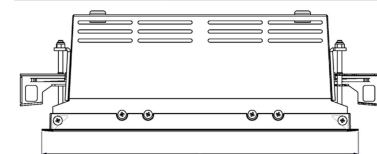

ORION II 2500, 930 (BBBL), FLOOD, WHITE

ITAB

- ✓ Soffitto discreto e pulito
- ✓ Illuminazione orientabile fino a 30° in qualsiasi direzione
- ✓ Disponibile in bianco, nero e grigio

TECHNICAL SPECIFICATION

Product Code	300-592-10
Colour	White
Control	On/off
CRI light colour	930 (BBBL)
Delivered lumen output lm	2 x 2400
Driver	Stand alone, included
EEL	E
Light distribution	Flood
Lightsource	LED COB
Mains input voltage	220-240 V
Measurements A	280
Measurements B	158
Measurements C	103
Mounting	Recessed
Position	360°/30°
Lifetime	L80 B10, 50.000h
Protection	IP 20, class III
Sawing instructions x	272
Sawing instructions y	150
Start Time	Instant
System power W	2 x 23
Unit	mm
Weight	1,5

A= 280mm
B= 158mm
C= 103mm

Spot	Medium	Flood	Wide Flood
16°	28°	40°	65°
m	m	m	m
o	o	o	o
1.0	1.0	1.0	1.0
0.28	0.50	0.73	1.28
2.0	2.0	2.0	2.0
0.56	1.00	1.46	2.56
3.0	3.0	3.0	3.0
0.83	1.51	2.18	3.84

272 x 150mm