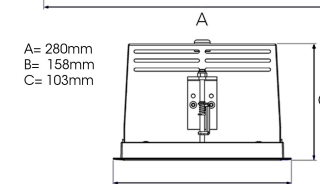

# ORION II 2000, 930 (BBBL), FLOOD, GREY

ITAB

- ✓ Soffitto discreto e pulito
- ✓ Illuminazione orientabile fino a 30° in qualsiasi direzione
- ✓ Disponibile in bianco, nero e grigio

## TECHNICAL SPECIFICATION

Product Code	300-532-30
Colour	Grey
Control	On/off
CRI light colour	930 (BBBL)
Delivered lumen output lm	2 x 1890
Driver	Stand alone, included
EEL	E
Light distribution	Flood
Lightsource	LED COB
Mains input voltage	220-240 V
Measurements A	280
Measurements B	158
Measurements C	103
Mounting	Recessed
Position	360°/30°
Lifetime	L80 B10, 50.000h
Protection	IP 20, class III
Sawing instructions x	272
Sawing instructions y	150
Start Time	Instant
System power W	2 x 17,2
Unit	mm
Weight	1,5

A= 280mm  
B= 158mm  
C= 103mm

Spot	Medium	Flood	Wide Flood
16°	28°	40°	65°
m	o	m	o
1.0	0.28	1.0	0.73
2.0	0.56	2.0	1.46
3.0	0.83	3.0	2.18
1.0	0.50	1.0	1.28
2.0	1.00	2.0	2.56
3.0	1.51	3.0	3.84

272 x 150mm