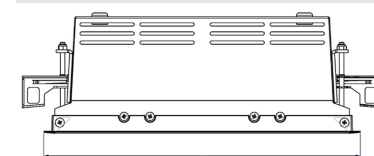

# ORION II 2000, 930 (BBBL), FLOOD, GREY

ITAB

- ✓ Soffitto discreto e pulito
- ✓ Illuminazione orientabile fino a 30° in qualsiasi direzione
- ✓ Disponibile in bianco, nero e grigio

## TECHNICAL SPECIFICATION

Product Code	300-532-30
Colour	Grey
Control	On/off
CRI light colour	930 (BBBL)
Delivered lumen output lm	2 x 1890
Driver	Stand alone, included
EEL	E
Light distribution	Flood
Lightsource	LED COB
Mains input voltage	220-240 V
Measurements A	280
Measurements B	158
Measurements C	103
Mounting	Recessed
Position	360°/30°
Lifetime	L80 B10, 50.000h
Protection	IP 20, class III
Sawing instructions x	272
Sawing instructions y	150
Start Time	Instant
System power W	2 x 17,2
Unit	mm
Weight	1,5

A= 280mm  
B= 158mm  
C= 103mm

Spot	Medium	Flood	Wide Flood
16°	28°	40°	65°
m	o	m	o
1.0	0.28	1.0	0.73
2.0	0.56	2.0	1.46
3.0	0.83	3.0	2.18
1.0	0.50	1.0	1.28
2.0	1.00	2.0	2.56
3.0	1.51	3.0	3.84

272 x 150mm