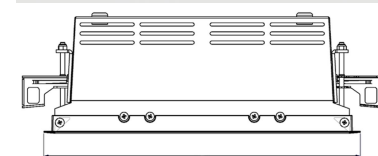

ORION II 2000, 930 (BBBL), FLOOD, BLACK

ITAB

- ✓ Soffitto discreto e pulito
- ✓ Illuminazione orientabile fino a 30° in qualsiasi direzione
- ✓ Disponibile in bianco, nero e grigio

TECHNICAL SPECIFICATION

Product Code	300-532-20
Colour	Black
Control	On/off
CRI light colour	930 (BBBL)
Delivered lumen output lm	2 x 1890
Driver	Stand alone, included
EEL	E
Light distribution	Flood
Lightsource	LED COB
Mains input voltage	220-240 V
Measurements A	280
Measurements B	158
Measurements C	103
Mounting	Recessed
Position	360°/30°
Lifetime	L80 B10, 50.000h
Protection	IP 20, class III
Sawing instructions x	272
Sawing instructions y	150
Start Time	Instant
System power W	2 x 17,2
Unit	mm
Weight	1,5

Spot	Medium	Flood	Wide Flood
16°	28°	40°	65°
m	o	m	o
1.0	0.28	1.0	0.73
2.0	0.56	2.0	1.46
3.0	0.83	3.0	2.18
1.0	0.50	1.0	1.28
2.0	1.00	2.0	2.56
3.0	1.51	3.0	3.84

272 x 150mm