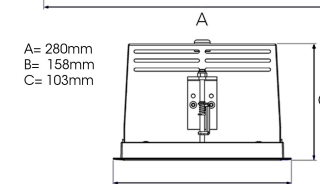

ORION II 2000, 930 (BBBL), FLOOD, BLACK

ITAB

- ✓ Soffitto discreto e pulito
- ✓ Illuminazione orientabile fino a 30° in qualsiasi direzione
- ✓ Disponibile in bianco, nero e grigio

TECHNICAL SPECIFICATION

Product Code	300-532-20
Colour	Black
Control	On/off
CRI light colour	930 (BBBL)
Delivered lumen output lm	2 x 1890
Driver	Stand alone, included
EEL	E
Light distribution	Flood
Lightsource	LED COB
Mains input voltage	220-240 V
Measurements A	280
Measurements B	158
Measurements C	103
Mounting	Recessed
Position	360°/30°
Lifetime	L80 B10, 50.000h
Protection	IP 20, class III
Sawing instructions x	272
Sawing instructions y	150
Start Time	Instant
System power W	2 x 17,2
Unit	mm
Weight	1,5

Spot	Medium	Flood	Wide Flood
16°	28°	40°	65°
m	o	m	o
1.0	0.28	1.0	0.73
2.0	0.56	2.0	1.46
3.0	0.83	3.0	2.18
1.0	0.50	1.0	1.28
2.0	1.00	2.0	2.56
3.0	1.51	3.0	3.84

272 x 150mm