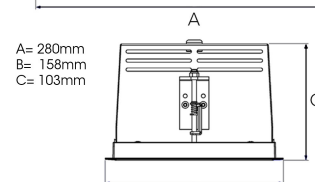

ORION II 2000, 930 (BBBL), FLOOD, WHITE

ITAB

- ✓ Soffitto discreto e pulito
- ✓ Illuminazione orientabile fino a 30° in qualsiasi direzione
- ✓ Disponibile in bianco, nero e grigio

TECHNICAL SPECIFICATION

Product Code	300-532-10
Colour	White
Control	On/off
CRI light colour	930 (BBBL)
Delivered lumen output lm	2 x 1890
Driver	Stand alone, included
EEL	E
Light distribution	Flood
Lightsource	LED COB
Mains input voltage	220-240 V
Measurements A	280
Measurements B	158
Measurements C	103
Mounting	Recessed
Position	360°/30°
Lifetime	L80 B10, 50.000h
Protection	IP 20, class III
Sawing instructions x	272
Sawing instructions y	150
Start Time	Instant
System power W	2 x 17,2
Unit	mm
Weight	1,5

A= 280mm
B= 158mm
C= 103mm

Spot	Medium	Flood	Wide Flood
16°	28°	40°	65°
m	m	m	m
o	o	o	o
1.0	1.0	1.0	1.0
0.28	0.50	0.73	1.28
2.0	2.0	2.0	2.0
0.56	1.00	1.46	2.56
3.0	3.0	3.0	3.0
0.83	1.51	2.18	3.84

272 x 150mm