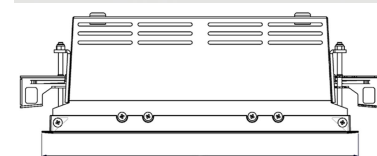

ORION II 2000, 930 (BBBL), FLOOD, WHITE

ITAB

- ✓ Soffitto discreto e pulito
- ✓ Illuminazione orientabile fino a 30° in qualsiasi direzione
- ✓ Disponibile in bianco, nero e grigio

TECHNICAL SPECIFICATION

Product Code	300-532-10
Colour	White
Control	On/off
CRI light colour	930 (BBBL)
Delivered lumen output lm	2 x 1890
Driver	Stand alone, included
EEL	E
Light distribution	Flood
Lightsource	LED COB
Mains input voltage	220-240 V
Measurements A	280
Measurements B	158
Measurements C	103
Mounting	Recessed
Position	360°/30°
Lifetime	L80 B10, 50.000h
Protection	IP 20, class III
Sawing instructions x	272
Sawing instructions y	150
Start Time	Instant
System power W	2 x 17,2
Unit	mm
Weight	1,5

A= 280mm
B= 158mm
C= 103mm

Spot	Medium	Flood	Wide Flood
16°	28°	40°	65°
m	m	m	m
o	o	o	o
1.0	1.0	1.0	1.0
0.28	0.50	0.73	1.28
2.0	2.0	2.0	2.0
0.56	1.00	1.46	2.56
3.0	3.0	3.0	3.0
0.83	1.51	2.18	3.84

272 x 150mm