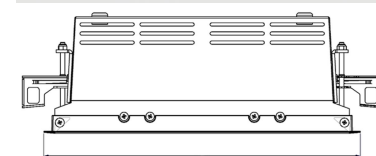

# ORION II 1500, 930 (BBBL), FLOOD, GREY

ITAB

- ✓ Soffitto discreto e pulito
- ✓ Illuminazione orientabile fino a 30° in qualsiasi direzione
- ✓ Disponibile in bianco, nero e grigio

## TECHNICAL SPECIFICATION

Product Code	300-523-30
Colour	Grey
Control	On/off
CRI light colour	930 (BBBL)
Delivered lumen output lm	2 x 1400
Driver	Stand alone, included
EEL	E
Light distribution	Flood
Lightsource	LED COB
Mains input voltage	220-240 V
Measurements A	280
Measurements B	158
Measurements C	103
Mounting	Recessed
Position	360°/30°
Lifetime	L80 B10, 50.000h
Protection	IP 20, class III
Sawing instructions x	272
Sawing instructions y	150
Start Time	Instant
System power W	2 x 12
Unit	mm
Weight	1,5

A= 280mm  
B= 158mm  
C= 103mm

Spot	Medium	Flood	Wide Flood
16°	28°	40°	65°
m	m	m	m
1.0 0.28	1.0 0.50	1.0 0.73	1.0 1.28
2.0 0.56	2.0 1.00	2.0 1.46	2.0 2.56
3.0 0.83	3.0 1.51	3.0 2.18	3.0 3.84

272 x 150mm