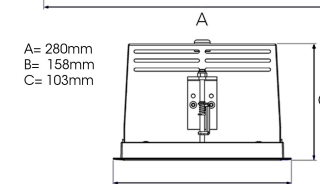

# ORION II 1500, 930 (BBBL), FLOOD, GREY

ITAB

- ✓ Soffitto discreto e pulito
- ✓ Illuminazione orientabile fino a 30° in qualsiasi direzione
- ✓ Disponibile in bianco, nero e grigio

## TECHNICAL SPECIFICATION

Product Code	300-523-30
Colour	Grey
Control	On/off
CRI light colour	930 (BBBL)
Delivered lumen output lm	2 x 1400
Driver	Stand alone, included
EEL	E
Light distribution	Flood
Lightsource	LED COB
Mains input voltage	220-240 V
Measurements A	280
Measurements B	158
Measurements C	103
Mounting	Recessed
Position	360°/30°
Lifetime	L80 B10, 50.000h
Protection	IP 20, class III
Sawing instructions x	272
Sawing instructions y	150
Start Time	Instant
System power W	2 x 12
Unit	mm
Weight	1,5

A= 280mm  
B= 158mm  
C= 103mm

Spot	Medium	Flood	Wide Flood
16°	28°	40°	65°
m	m	m	m
1.0 0.28	1.0 0.50	1.0 0.73	1.0 1.28
2.0 0.56	2.0 1.00	2.0 1.46	2.0 2.56
3.0 0.83	3.0 1.51	3.0 2.18	3.0 3.84

272 x 150mm