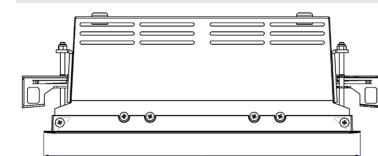

ORION II 1500, 930 (BBBL), FLOOD, BLACK

ITAB

- ✓ Soffitto discreto e pulito
- ✓ Illuminazione orientabile fino a 30° in qualsiasi direzione
- ✓ Disponibile in bianco, nero e grigio

TECHNICAL SPECIFICATION

Product Code	300-523-20
Colour	Black
Control	On/off
CRI light colour	930 (BBBL)
Delivered lumen output lm	2 x 1400
Driver	Stand alone, included
EEL	E
Light distribution	Flood
Lightsource	LED COB
Mains input voltage	220-240 V
Measurements A	280
Measurements B	158
Measurements C	103
Mounting	Recessed
Position	360°/30°
Lifetime	L80 B10, 50.000h
Protection	IP 20, class III
Sawing instructions x	272
Sawing instructions y	150
Start Time	Instant
System power W	2 x 12
Unit	mm
Weight	1,5

Spot	Medium	Flood	Wide Flood
16°	28°	40°	65°
m	o	m	o
1.0	0.28	1.0	0.73
2.0	0.56	2.0	1.46
3.0	0.83	3.0	2.18
1.0	0.50	1.0	1.28
2.0	1.00	2.0	2.56
3.0	1.51	3.0	3.84

272 x 150mm