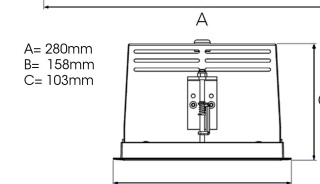

ORION II 1500, 930 (BBBL), FLOOD, BLACK

ITAB

- ✓ Soffitto discreto e pulito
- ✓ Illuminazione orientabile fino a 30° in qualsiasi direzione
- ✓ Disponibile in bianco, nero e grigio

TECHNICAL SPECIFICATION

Product Code	300-523-20
Colour	Black
Control	On/off
CRI light colour	930 (BBBL)
Delivered lumen output lm	2 x 1400
Driver	Stand alone, included
EEL	E
Light distribution	Flood
Lightsource	LED COB
Mains input voltage	220-240 V
Measurements A	280
Measurements B	158
Measurements C	103
Mounting	Recessed
Position	360°/30°
Lifetime	L80 B10, 50.000h
Protection	IP 20, class III
Sawing instructions x	272
Sawing instructions y	150
Start Time	Instant
System power W	2 x 12
Unit	mm
Weight	1,5

Spot	Medium	Flood	Wide Flood
16°	28°	40°	65°
m	o	m	o
1.0	0.28	1.0	0.73
2.0	0.56	2.0	1.46
3.0	0.83	3.0	2.18
1.0	0.50	1.0	1.28
2.0	1.00	2.0	2.56
3.0	1.51	3.0	3.84

272 x 150mm