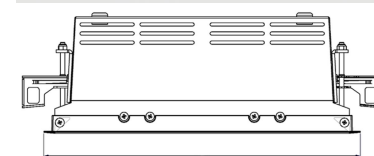

ORION II 2500, 930 (BBBL), FLOOD, GREY

ITAB

- ✓ Soffitto discreto e pulito
- ✓ Illuminazione orientabile fino a 30° in qualsiasi direzione
- ✓ Disponibile in bianco, nero e grigio

TECHNICAL SPECIFICATION

Product Code	300-562-30
Colour	Grey
Control	On/off
CRI light colour	930 (BBBL)
Delivered lumen output lm	2400
Driver	Stand alone, included
EEL	E
Light distribution	Flood
Lightsource	LED COB
Mains input voltage	220-240 V
Measurements A	165
Measurements B	158
Measurements C	103
Mounting	Recessed
Position	360°/30°
Lifetime	L80 B10, 50.000h
Protection	IP 20, class III
Sawing instructions x	157
Sawing instructions y	150
Start Time	Instant
System power W	23
Unit	mm
Weight	0,9

Spot	Medium	Flood	Wide Flood
16°	28°	40°	65°
m	m	m	m
1.0 0.28	1.0 0.50	1.0 0.73	1.0 1.28
2.0 0.56	2.0 1.00	2.0 1.46	2.0 2.56
3.0 0.83	3.0 1.51	3.0 2.18	3.0 3.84

272 x 150mm