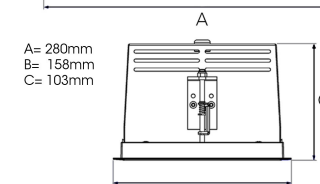

ORION II 2500, 930 (BBBL), FLOOD, GREY

ITAB

- ✓ Soffitto discreto e pulito
- ✓ Illuminazione orientabile fino a 30° in qualsiasi direzione
- ✓ Disponibile in bianco, nero e grigio

TECHNICAL SPECIFICATION

Product Code	300-562-30
Colour	Grey
Control	On/off
CRI light colour	930 (BBBL)
Delivered lumen output lm	2400
Driver	Stand alone, included
EEL	E
Light distribution	Flood
Lightsource	LED COB
Mains input voltage	220-240 V
Measurements A	165
Measurements B	158
Measurements C	103
Mounting	Recessed
Position	360°/30°
Lifetime	L80 B10, 50.000h
Protection	IP 20, class III
Sawing instructions x	157
Sawing instructions y	150
Start Time	Instant
System power W	23
Unit	mm
Weight	0,9

Spot	Medium	Flood	Wide Flood
16°	28°	40°	65°
m	m	m	m
1.0 0.28	1.0 0.50	1.0 0.73	1.0 1.28
2.0 0.56	2.0 1.00	2.0 1.46	2.0 2.56
3.0 0.83	3.0 1.51	3.0 2.18	3.0 3.84

272 x 150mm