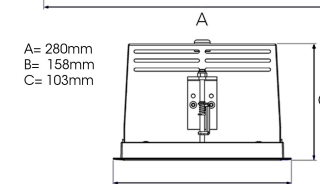

ORION II 2500, 930 (BBBL), FLOOD, BLACK

ITAB

- ✓ Soffitto discreto e pulito
- ✓ Illuminazione orientabile fino a 30° in qualsiasi direzione
- ✓ Disponibile in bianco, nero e grigio

TECHNICAL SPECIFICATION

Product Code	300-562-20
Colour	Black
Control	On/off
CRI light colour	930 (BBBL)
Delivered lumen output lm	2400
Driver	Stand alone, included
EEL	E
Light distribution	Flood
Lightsource	LED COB
Mains input voltage	220-240 V
Measurements A	165
Measurements B	158
Measurements C	103
Mounting	Recessed
Position	360°/30°
Lifetime	L80 B10, 50.000h
Protection	IP 20, class III
Sawing instructions x	157
Sawing instructions y	150
Start Time	Instant
System power W	23
Unit	mm
Weight	0,9

A= 280mm
B= 158mm
C= 103mm

Spot	Medium	Flood	Wide Flood
16°	28°	40°	65°
m	m	m	m
1.0 0.28	1.0 0.50	1.0 0.73	1.0 1.28
2.0 0.56	2.0 1.00	2.0 1.46	2.0 2.56
3.0 0.83	3.0 1.51	3.0 2.18	3.0 3.84

272 x 150mm