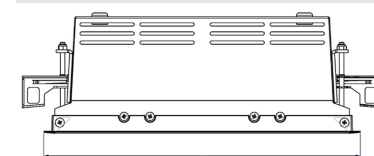

ORION II 2500, 930 (BBBL), FLOOD, BLACK

ITAB

- ✓ Soffitto discreto e pulito
- ✓ Illuminazione orientabile fino a 30° in qualsiasi direzione
- ✓ Disponibile in bianco, nero e grigio

TECHNICAL SPECIFICATION

Product Code	300-562-20
Colour	Black
Control	On/off
CRI light colour	930 (BBBL)
Delivered lumen output lm	2400
Driver	Stand alone, included
EEL	E
Light distribution	Flood
Lightsource	LED COB
Mains input voltage	220-240 V
Measurements A	165
Measurements B	158
Measurements C	103
Mounting	Recessed
Position	360°/30°
Lifetime	L80 B10, 50.000h
Protection	IP 20, class III
Sawing instructions x	157
Sawing instructions y	150
Start Time	Instant
System power W	23
Unit	mm
Weight	0,9

A= 280mm
B= 158mm
C= 103mm

Spot	Medium	Flood	Wide Flood
16°	28°	40°	65°
m	m	m	m
1.0 0.28	1.0 0.50	1.0 0.73	1.0 1.28
2.0 0.56	2.0 1.00	2.0 1.46	2.0 2.56
3.0 0.83	3.0 1.51	3.0 2.18	3.0 3.84

272 x 150mm