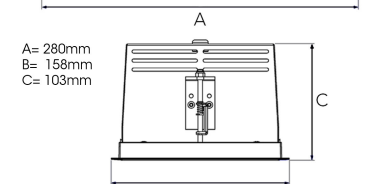

ORION II 2500, 930 (BBBL), FLOOD, WHITE

ITAB

- ✓ Soffitto discreto e pulito
- ✓ Illuminazione orientabile fino a 30° in qualsiasi direzione
- ✓ Disponibile in bianco, nero e grigio

TECHNICAL SPECIFICATION

Product Code	300-562-10
Colour	White
Control	On/off
CRI light colour	930 (BBBL)
Delivered lumen output lm	2400
Driver	Stand alone, included
EEL	E
Light distribution	Flood
Lightsource	LED COB
Mains input voltage	220-240 V
Measurements A	165
Measurements B	158
Measurements C	103
Mounting	Recessed
Position	360°/30°
Lifetime	L80 B10, 50.000h
Protection	IP 20, class III
Sawing instructions x	157
Sawing instructions y	150
Start Time	Instant
System power W	23
Unit	mm
Weight	0,9

Spot	Medium	Flood	Wide Flood
16°	28°	40°	65°
m	m	m	m
1.0 0.28	1.0 0.50	1.0 0.73	1.0 1.28
2.0 0.56	2.0 1.00	2.0 1.46	2.0 2.56
3.0 0.83	3.0 1.51	3.0 2.18	3.0 3.84

272 x 150mm