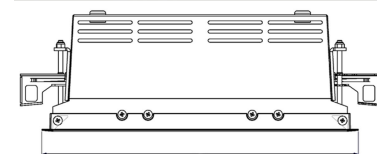

ORION II 2500, 930 (BBBL), FLOOD, WHITE

ITAB

- ✓ Soffitto discreto e pulito
- ✓ Illuminazione orientabile fino a 30° in qualsiasi direzione
- ✓ Disponibile in bianco, nero e grigio

TECHNICAL SPECIFICATION

Product Code	300-562-10
Colour	White
Control	On/off
CRI light colour	930 (BBBL)
Delivered lumen output lm	2400
Driver	Stand alone, included
EEL	E
Light distribution	Flood
Lightsource	LED COB
Mains input voltage	220-240 V
Measurements A	165
Measurements B	158
Measurements C	103
Mounting	Recessed
Position	360°/30°
Lifetime	L80 B10, 50.000h
Protection	IP 20, class III
Sawing instructions x	157
Sawing instructions y	150
Start Time	Instant
System power W	23
Unit	mm
Weight	0,9

Spot	Medium	Flood	Wide Flood
16°	28°	40°	65°
m	m	m	m
1.0 0.28	1.0 0.50	1.0 0.73	1.0 1.28
2.0 0.56	2.0 1.00	2.0 1.46	2.0 2.56
3.0 0.83	3.0 1.51	3.0 2.18	3.0 3.84

272 x 150mm