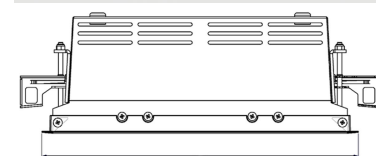

ORION II 2000, 930 (BBBL), FLOOD, GREY

ITAB

- ✓ Soffitto discreto e pulito
- ✓ Illuminazione orientabile fino a 30° in qualsiasi direzione
- ✓ Disponibile in bianco, nero e grigio

TECHNICAL SPECIFICATION

Product Code	300-514-30
Colour	Grey
Control	On/off
CRI light colour	930 (BBBL)
Delivered lumen output lm	1890
Driver	Stand alone, included
EEL	E
Light distribution	Flood
Lightsource	LED COB
Mains input voltage	220-240 V
Measurements A	165
Measurements B	158
Measurements C	103
Mounting	Recessed
Position	360°/30°
Lifetime	L80 B10, 50.000h
Protection	IP 20, class III
Sawing instructions x	157
Sawing instructions y	150
Start Time	Instant
System power W	17
Unit	mm
Weight	0,9

Spot	Medium	Flood	Wide Flood
16°	28°	40°	65°
m	m	m	m
1.0 0.28	1.0 0.50	1.0 0.73	1.0 1.28
2.0 0.56	2.0 1.00	2.0 1.46	2.0 2.56
3.0 0.83	3.0 1.51	3.0 2.18	3.0 3.84

272 x 150mm