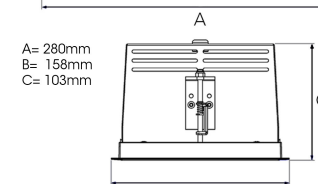

ORION II 2000, 930 (BBBL), FLOOD, GREY

ITAB

- ✓ Soffitto discreto e pulito
- ✓ Illuminazione orientabile fino a 30° in qualsiasi direzione
- ✓ Disponibile in bianco, nero e grigio

TECHNICAL SPECIFICATION

Product Code	300-514-30
Colour	Grey
Control	On/off
CRI light colour	930 (BBBL)
Delivered lumen output lm	1890
Driver	Stand alone, included
EEL	E
Light distribution	Flood
Lightsource	LED COB
Mains input voltage	220-240 V
Measurements A	165
Measurements B	158
Measurements C	103
Mounting	Recessed
Position	360°/30°
Lifetime	L80 B10, 50.000h
Protection	IP 20, class III
Sawing instructions x	157
Sawing instructions y	150
Start Time	Instant
System power W	17
Unit	mm
Weight	0,9

Spot	Medium	Flood	Wide Flood
16°	28°	40°	65°
m	m	m	m
1.0 0.28	1.0 0.50	1.0 0.73	1.0 1.28
2.0 0.56	2.0 1.00	2.0 1.46	2.0 2.56
3.0 0.83	3.0 1.51	3.0 2.18	3.0 3.84

272 x 150mm