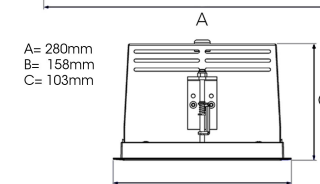

# ORION II 2000, 930 (BBBL), FLOOD, BLACK

ITAB

- ✓ Soffitto discreto e pulito
- ✓ Illuminazione orientabile fino a 30° in qualsiasi direzione
- ✓ Disponibile in bianco, nero e grigio

## TECHNICAL SPECIFICATION

Product Code	300-514-20
Colour	Black
Control	On/off
CRI light colour	930 (BBBL)
Delivered lumen output lm	1890
Driver	Stand alone, included
EEL	E
Light distribution	Flood
Lightsource	LED COB
Mains input voltage	220-240 V
Measurements A	165
Measurements B	158
Measurements C	103
Mounting	Recessed
Position	360°/30°
Lifetime	L80 B10, 50.000h
Protection	IP 20, class III
Sawing instructions x	157
Sawing instructions y	150
Start Time	Instant
System power W	17
Unit	mm
Weight	0,9

A= 280mm  
B= 158mm  
C= 103mm

Spot	Medium	Flood	Wide Flood
16°	28°	40°	65°
m	m	m	m
1.0 0.28	1.0 0.50	1.0 0.73	1.0 1.28
2.0 0.56	2.0 1.00	2.0 1.46	2.0 2.56
3.0 0.83	3.0 1.51	3.0 2.18	3.0 3.84

272 x 150mm