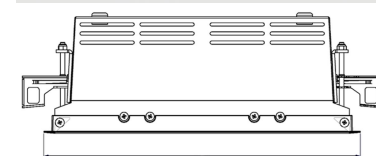

# ORION II 2000, 930 (BBBL), FLOOD, BLACK

ITAB

- ✓ Soffitto discreto e pulito
- ✓ Illuminazione orientabile fino a 30° in qualsiasi direzione
- ✓ Disponibile in bianco, nero e grigio

## TECHNICAL SPECIFICATION

Product Code	300-514-20
Colour	Black
Control	On/off
CRI light colour	930 (BBBL)
Delivered lumen output lm	1890
Driver	Stand alone, included
EEL	E
Light distribution	Flood
Lightsource	LED COB
Mains input voltage	220-240 V
Measurements A	165
Measurements B	158
Measurements C	103
Mounting	Recessed
Position	360°/30°
Lifetime	L80 B10, 50.000h
Protection	IP 20, class III
Sawing instructions x	157
Sawing instructions y	150
Start Time	Instant
System power W	17
Unit	mm
Weight	0,9

A= 280mm  
B= 158mm  
C= 103mm

Spot	Medium	Flood	Wide Flood
16°	28°	40°	65°
m	m	m	m
1.0 0.28	1.0 0.50	1.0 0.73	1.0 1.28
2.0 0.56	2.0 1.00	2.0 1.46	2.0 2.56
3.0 0.83	3.0 1.51	3.0 2.18	3.0 3.84

272 x 150mm