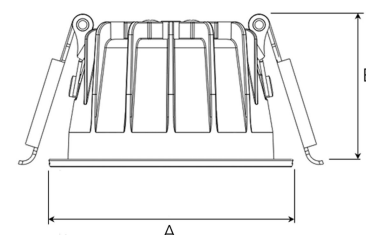

TITAN MICRO 1200, 930 (BBBL), SPOT, BLACK

ITAB

- ✓ Soffitto discreto e pulito
- ✓ Disponibile in varie dimensioni e pacchetti di lumen
- ✓ Installazione senza attrezzi
- ✓ Disponibile in bianco, nero e grigio

TECHNICAL SPECIFICATION

Product Code	328-500-20
Colour	Black
Control	On/off
CRI light colour	930 (BBBL)
Delivered lumen output lm	1150
Driver	Stand alone, included
EEL	E
Light distribution	Spot
Lightsource	LED COB
Mains input voltage	220-240 V
Measurements A	71
Measurements B	42
Mounting	Recessed
Position	Fixed
Lifetime	L80 B10, 50.000h
Protection	IP 20, class III
Sawing instructions diameter	64
Start Time	Instant
System power W	11
Unit	mm
Weight	0,2

A= 71mm, B= 42mm

Spot	Medium	Flood	Wide Flood
15°	27°	36°	56°
m	o	m	o
1.0	0.26	1.0	0.47
2.0	0.53	2.0	0.95
3.0	0.79	3.0	1.42
1.0	0.65	1.0	1.06
2.0	1.30	2.0	2.12
3.0	1.95	3.0	3.18

64mm